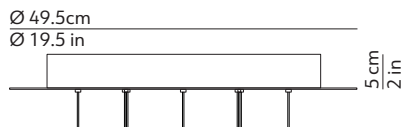

Diffuser

Colour	Transparent
Finish	Shiny
Material	Glass

Cable

Length	250 cm / 98.4 in
Colour	Transparent
Material	PVC

PACKAGING

Box 1

Dimensions L x W x H	18.5 x 16 x 29 cm / 7.3 x 6.3 x 11.4 in
Volume	0.009 m ³ / 0.303 ft ³
Gross weight	2.40 kg / 5.28 lbs

TECHNICAL DRAWINGS

TECHNICAL DRAWINGS

Canopy x 1 lamp

Canopy x 1 lamp False ceiling canopy

Canopy x 3 lamps

Canopy x 5 lamps

Canopy x 7 lamps

Canopy x 9 lamps

Colour Black
Finish Matte
Material Metal

Internal canopy

Colour Black
Finish Matte
Material Metal

PACKAGING

Canopy x 1 lamp**Box 1**

Dimensions L x W x H 13 x 13 x 5 cm / 5.1 x 5.1 x 2 in

Volume 0.001 m³ / 0.030 ft³

Gross weight 0.25 kg / 0.55 lbs

Canopy x 3 lamps**Box 1**

Dimensions L x W x H 25 x 25 x 7 cm / 9.8 x 9.8 x 2.8 in

Volume 0.004 m³ / 0.155 ft³

Gross weight 1.20 kg / 2.64 lbs

Canopy x 5/7 lamps**Box 1**

Dimensions L x W x H 39 x 39 x 10 cm / 15.4 x 15.4 x 3.9 in