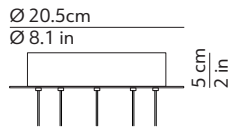

Diffuser

Colour	Transparent
Finish	Shiny
Material	Glass

Cable

Length	250 cm / 98.4 in
Colour	Transparent
Material	PVC

PACKAGING

Box 1

Dimensions L x W x H	18.5 x 16 x 29 cm / 7.3 x 6.3 x 11.4 in
Volume	0.009 m ³ / 0.303 ft ³
Gross weight	2.40 kg / 5.28 lbs

TECHNICAL DRAWINGS

TECHNICAL DRAWINGS

Canopy x 1 lamp

Canopy x 1 lamp False ceiling canopy

Canopy x 3 lamps

Canopy x 5 lamps

Canopy x 7 lamps

Canopy x 9 lamps

Colour Black
Finish Matte
Material Metal

Internal canopy

Colour Black
Finish Matte
Material Metal

PACKAGING

Canopy x 1 lamp**Box 1**

Dimensions L x W x H 13 x 13 x 5 cm / 5.1 x 5.1 x 2 in

Volume 0.001 m³ / 0.030 ft³

Gross weight 0.25 kg / 0.55 lbs

Canopy x 3 lamps**Box 1**

Dimensions L x W x H 25 x 25 x 7 cm / 9.8 x 9.8 x 2.8 in

Volume 0.004 m³ / 0.155 ft³

Gross weight 1.20 kg / 2.64 lbs

Canopy x 5/7 lamps**Box 1**

Dimensions L x W x H 39 x 39 x 10 cm / 15.4 x 15.4 x 3.9 in