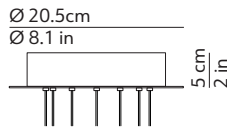

Diffuser

Colour	Transparent
Finish	Shiny
Material	Glass

Cable

Length	250 cm / 98.4 in
Colour	Transparent
Material	PVC

PACKAGING

Box 1

Dimensions L x W x H	18.5 x 16 x 29 cm / 7.3 x 6.3 x 11.4 in
Volume	0.009 m ³ / 0.303 ft ³
Gross weight	2.40 kg / 5.28 lbs

TECHNICAL DRAWINGS

TECHNICAL DRAWINGS

Canopy x 1 lamp

Canopy x 1 lamp False ceiling canopy

Canopy x 3 lamps

Canopy x 5 lamps

Canopy x 7 lamps

Canopy x 9 lamps