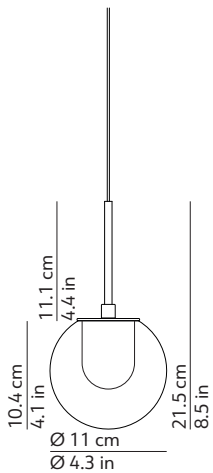

PRODUCT INFORMATION

Installation	Suspension
Net weights	1.9 kg / 4.18 lbs

Structure

Colour	Chrome or Brass
Finish	Shiny
Material	Die cast aluminium heat sink

Colour	Black
Finish	Matte
Material	Die cast aluminium heat sink

Diffuser

Colour	Transparent
Finish	Shiny
Material	Glass

Cable

Length	250 cm / 98.4 in
Colour	Transparent
Material	PVC

PACKAGING

Box 1

Dimensions L x W x H	18.5 x 16 x 29 cm / 7.3 x 6.3 x 11.4 in
Volume	0.009 m ³ / 0.303 ft ³
Gross weight	2.40 kg / 5.28 lbs

TECHNICAL DRAWINGS

TECHNICAL DRAWINGS

Canopy x 1 lamp

Canopy x 1 lamp False ceiling canopy

Canopy x 3 lamps

Canopy x 5 lamps

Canopy x 7 lamps

Canopy x 9 lamps

Gross weight 0.25 kg / 0.55 lbs

Canopy x 3 lamps**Box 1**

Dimensions L x W x H 25 x 25 x 7 cm / 9.8 x 9.8 x 2.8 in

Volume 0.004 m³ / 0.155 ft³

Gross weight 1.20 kg / 2.64 lbs

Canopy x 5/7 lamps**Box 1**

Dimensions L x W x H 39 x 39 x 10 cm / 15.4 x 15.4 x 3.9 in