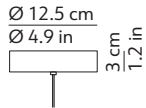

TECHNICAL DRAWINGS

Canopy x 1 lamp