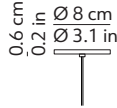

Diffuser

Colour	Transparent
Finish	Shiny
Material	Glass

Cable

Length	250 cm / 98.4 in
Colour	Transparent
Material	PVC

PACKAGING

Box 1

Dimensions L x W x H	18.5 x 16 x 29 cm / 7.3 x 6.3 x 11.4 in
Volume	0.009 m ³ / 0.303 ft ³
Gross weight	2.40 kg / 5.28 lbs

TECHNICAL DRAWINGS

TECHNICAL DRAWINGS

Canopy x 1 lamp

Canopy x 1 lamp False ceiling canopy

Canopy x 3 lamps

Canopy x 5 lamps

Canopy x 7 lamps

Canopy x 9 lamps