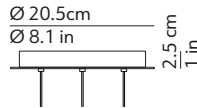

Diffuser

Colour	Transparent
Finish	Shiny
Material	Glass

Cable

Length	250 cm / 98.4 in
Colour	Transparent
Material	PVC

PACKAGING

Box 1

Dimensions L x W x H	18.5 x 16 x 29 cm / 7.3 x 6.3 x 11.4 in
Volume	0.009 m ³ / 0.303 ft ³
Gross weight	2.40 kg / 5.28 lbs

TECHNICAL DRAWINGS

TECHNICAL DRAWINGS

Canopy x 1 lamp

Canopy x 1 lamp False ceiling canopy

Canopy x 3 lamps

Canopy x 5 lamps

Canopy x 7 lamps

Canopy x 9 lamps

Colour Black
Finish Matte
Material Metal

Internal canopy

Colour Black
Finish Matte
Material Metal

PACKAGING

Canopy x 1 lamp**Box 1**

Dimensions L x W x H 13 x 13 x 5 cm / 5.1 x 5.1 x 2 in

Volume 0.001 m³ / 0.030 ft³

Gross weight 0.25 kg / 0.55 lbs

Canopy x 3 lamps**Box 1**

Dimensions L x W x H 25 x 25 x 7 cm / 9.8 x 9.8 x 2.8 in

Volume 0.004 m³ / 0.155 ft³

Gross weight 1.20 kg / 2.64 lbs

Canopy x 5/7 lamps**Box 1**

Dimensions L x W x H 39 x 39 x 10 cm / 15.4 x 15.4 x 3.9 in