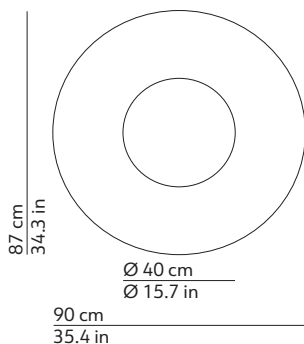

## TECHNICAL DRAWINGS

#### Box 1

Dimensions L x W x H	101 x 101 x 32 cm / 39.8 x 39.8 x 12.6 in
Volume	0.326 m <sup>3</sup> / 11.528 ft <sup>3</sup>
Gross weight	16.60 kg / 36.52 lbs