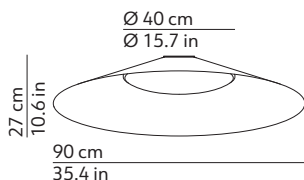

## TECHNICAL DRAWINGS

#### Box 1

Dimensions L x W x H	101 x 101 x 32 cm / 39.8 x 39.8 x 12.6 in
Volume	0.326 m <sup>3</sup> / 11.528 ft <sup>3</sup>
Gross weight	16.60 kg / 36.52 lbs