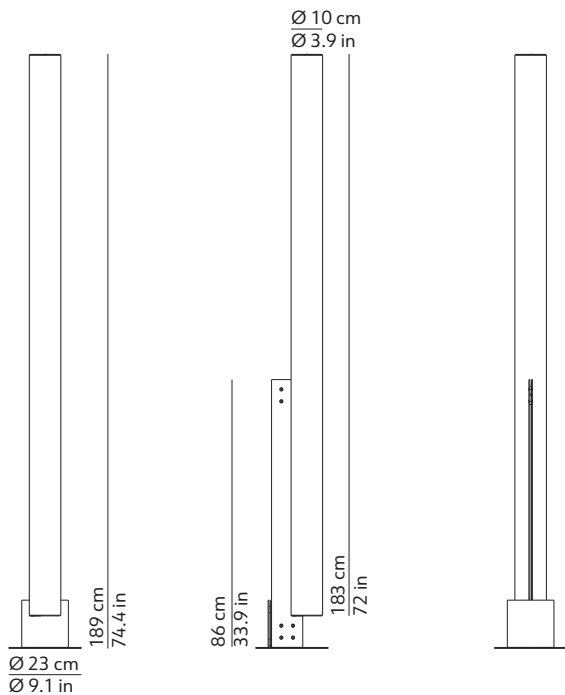

CODES

220-240 V

K511435N	Black
K511435POP	Pop
K511435INOX	Inox

220-240 V (UK & Ireland)

K511435NGB	Black
K511435POPGB	Pop
K511435INOXGB	Inox

120 V

K511435NUS	Black
K511435POPUS	Pop
K511435INOXUS	Inox

TECHNICAL DATA

Light source type	Board LED
Lamp power	1 x 65 W
Source luminous flux	6600 lm
Color temperature	2700 K
CRI	>90
Feeding	100-240 V
Dimmer	Yes

TECHNICAL DRAWINGS

PRODUCT INFORMATION

Installation	Floor
Net weight	9 kg / 19.8 lbs

Cable

Colour	Black
Material	Pvc

Switch and dimmer

Colour	Black
Material	Plastic
Position	Over the cable
Dimmer type	Linear

PACKAGING

Box 1 Diffuser
Dimensions L x W x H 18 x 18 x 190 cm / 7.1 x 7.1 x 74.8 in
Volume 0.062 m³ / 2.174 ft³
Gross weight 5 kg / 11 lbs

Box 2 Base
Dimensions L x W x H 30 x 30 x 85 cm / 11.8 x 11.8 x 33.5 in
Volume 0.077 m³ / 2.702 ft³
Gross weight 8.30 kg / 18.26 lbs