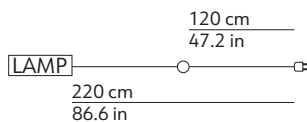

CODES

220-240 V

K511435N	Black
K511435POP	Pop
K511435INOX	Inox

220-240 V (UK & Ireland)

K511435NGB	Black
K511435POPGB	Pop
K511435INOXGB	Inox

120 V

K511435NUS	Black
K511435POPUS	Pop
K511435INOXUS	Inox

TECHNICAL DATA

Light source type	Board LED
Lamp power	1 x 65 W
Source luminous flux	6600 lm
Color temperature	2700 K
CRI	>90
Feeding	100-240 V
Dimmer	Yes

TECHNICAL DRAWINGS

PRODUCT INFORMATION

Installation	Floor
Net weight	9 kg / 19.8 lbs

Cable

Colour	Black
Material	Pvc

Switch and dimmer

Colour	Black
Material	Plastic
Position	Over the cable
Dimmer type	Linear

PACKAGING

Box 1 Diffuser
Dimensions L x W x H 18 x 18 x 190 cm / 7.1 x 7.1 x 74.8 in
Volume 0.062 m³ / 2.174 ft³
Gross weight 5 kg / 11 lbs

Box 2 Base
Dimensions L x W x H 30 x 30 x 85 cm / 11.8 x 11.8 x 33.5 in
Volume 0.077 m³ / 2.702 ft³
Gross weight 8.30 kg / 18.26 lbs