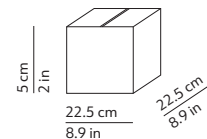

### CODES AND DIMENSIONS / CODICI E DIMENSIONI

K350356B  
K350356C  
K350356O

### PACKAGING / IMBALLO

Diffuser  
Volume: 0.027 m<sup>3</sup> / 0.968 ft<sup>3</sup>  
Gross weight: 2.00 kg / 4.40 lbs

Structure  
Volume: 0.003 m<sup>3</sup> / 0.089 ft<sup>3</sup>  
Gross weight: 1.50 kg / 3.30 lbs