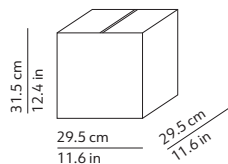

### PACKAGING / IMBALLO

Diffuser  
Volume: 0.027 m<sup>3</sup> / 0.968 ft<sup>3</sup>  
Gross weight: 2.00 kg / 4.40 lbs

Structure  
Volume: 0.003 m<sup>3</sup> / 0.089 ft<sup>3</sup>  
Gross weight: 1.50 kg / 3.30 lbs