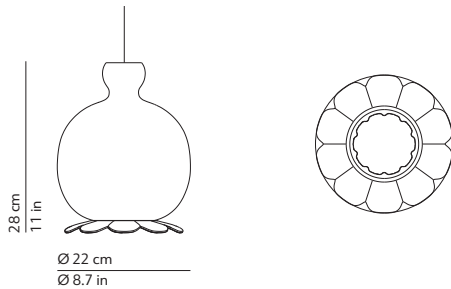

## OPYO SUSPENSION

CRISTINA CELESTINO / 2019

EN: Suspension lamp. Opal diffuser made of two layers of mouth blown glass. Metallic coated structure.

IT: Lampada a sospensione. Diffusore in vetro opale incamiciato e soffiato. Struttura in metallo verniciato.

### PACKAGING / IMBALLO

Diffuser  
Volume: 0.027 m<sup>3</sup> / 0.968 ft<sup>3</sup>  
Gross weight: 2.00 kg / 4.40 lbs

Structure  
Volume: 0.003 m<sup>3</sup> / 0.089 ft<sup>3</sup>  
Gross weight: 1.50 kg / 3.30 lbs

Canopy - diam. 4.9in h. 1.2in - white  
fixed to the ceiling with not provided screws (2-4)

 Rosone - diam. 12.5cm h. 3cm - bianco  
fissato a soffitto con tasselli (2-4) non forniti

Transparent cord set - length ca. 70.9 in  
different lengths on request