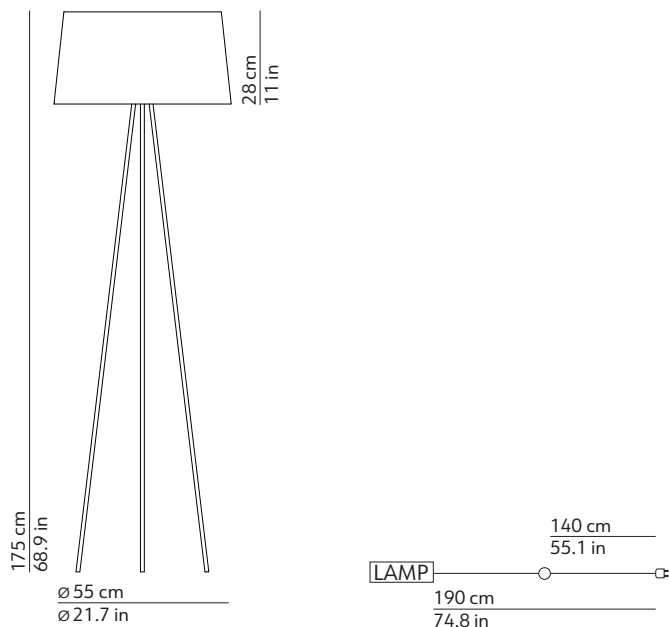

TECHNICAL DRAWINGS

CODES

220-240 V	
K947BIEU	White
K947BEEU	Ecrù
K947MOEU	Moka

220-240 V (UK & Irland)	
K947BIGB	White
K947BEGB	Ecrù
K947MOGB	Moka

120 V	
K947BIUS	White
K947BEUS	Ecrù
K947MOUS	Moka

TECHNICAL DATA

Light source type	E27 / E26 (120V)
Lamp power	3 x 70 W
Feeding	220-240 V / 120 V
Dimmer	Yes

PRODUCT INFORMATION

Installation	Floor
Net weight	5.60 kg / 12.32 lbs

Structure	
Colour	White RAL9016
Finish	Matte
Material	Varnished metal

Lampshade	
Colour	White
	Moka
	Ecrù
Finish	Matte
Material	Fire resistant fabric shade

Cable	
Colour	Transparent
Material	PVC

Switch and dimmer	
Colour	Transparent
Material	Plastic
Position	Over the cable
Dimmer type	Linear

PACKAGING

Box 1	Structure
Dimensions L x W x H	18.5 x 18.5 x 176 cm / 7.3 x 7.3 x 69.3 in
Volume	0.060 m ³ / 2.127 ft ³
Gross weight	4.5 kg / 9.9 lbs

Box 2	Lampshade
Dimensions L x W x H	60 x 60 x 33 cm / 23.6 x 23.6 x 13 in
Volume	0.119 m ³ / 4.195 ft ³
Gross weight	3.5 kg / 7.7 lbs