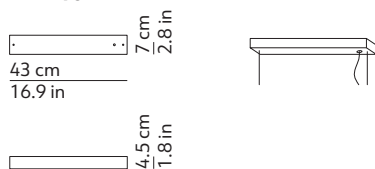

Canopy

TECHNICAL DATA

Dala Linear 2700K

Light source type	Board LED
Lamp power	1 x 43 W
Source luminous flux	5150 lm
Colour temperature	2700 K
CRI	>90
Feeding	220-240 V / 120 V
Dimmable	Phase cut

Dala Linear 3000K

Light source type	Board LED
Lamp power	1 x 43 W
Source luminous flux	5300 lm
Colour temperature	3000 K
CRI	>90
Feeding	220-240 V / 120 V
Dimmable	Phase cut