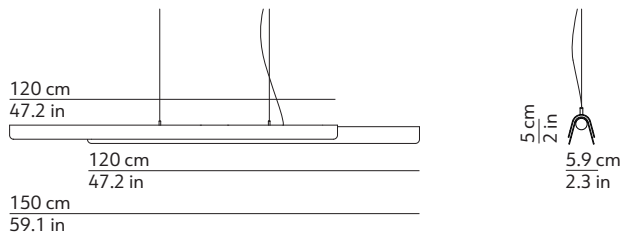

TECHNICAL DRAWINGS

Lamp