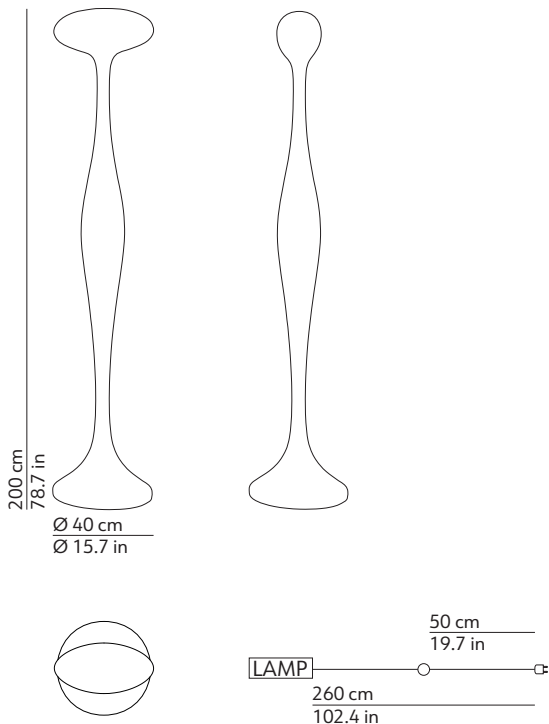

TECHNICAL DRAWINGS

CODES

220-240 V
 0171596BIEU white
 0171596AREU orange

220-240 V (UK & Ireland)
 0171596BIGB white
 0171596ARGB orange

120 V
 0171596BIUS white
 0171596ARUS orange

TECHNICAL DATA

Light source type E14 + E27 / E12 + E26 (120 V)
 Source power 3 x 40 W max + 1 x 100 W max
 Feeding 220-240 V / 120 V
 Dimmer Yes

PRODUCT INFORMATION

Installation Floor
 Net weight 8 kg / 19.36 lbs

Inner structure
 Colour White RAL9010
 Finish Matte
 Material Powder coated metal

Diffuser
 Colour White or orange
 Finish Matte
 Material Handmade fibreglass

Cable
 Colour Transparent
 Material Pvc

Switch and dimmer
 Colour Transparent
 Material Plastic
 Position Over the cable
 Dimmer type Linear

PACKAGING

Box 1
 Dimensions L x W x H 45 x 45 x 202 cm / 17.7 x 17.7 x 79.5 in
 Volume 0.409 m³ / 14.445 ft³
 Gross weight 14.4 kg / 31.68 lbs