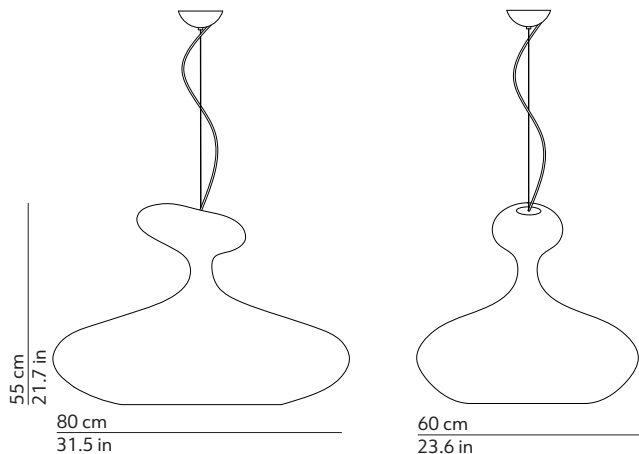

TECHNICAL DRAWINGS

Lamp