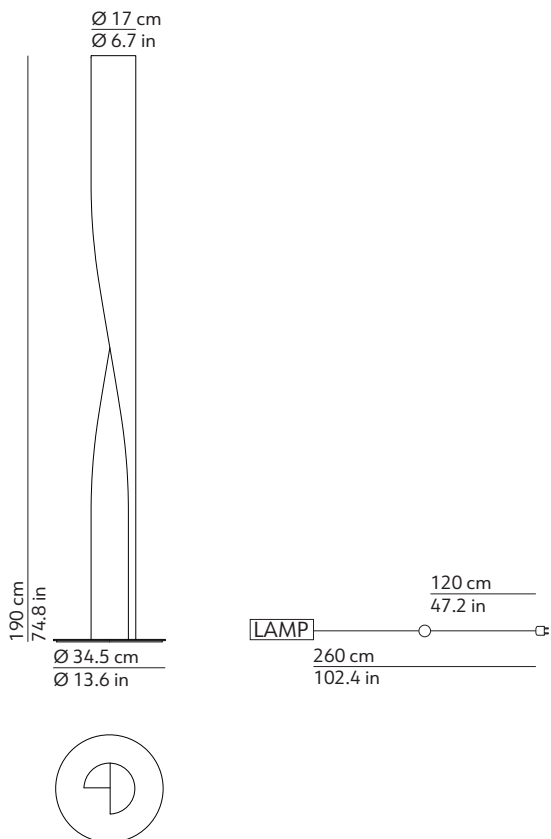

TECHNICAL DRAWINGS

CODES

K155061B	warm white
K155061T	dove-grey

TECHNICAL DATA

Light source type	Board LED
Lamp power	1 x 55 W
Source luminous flux	6000 lm
Color temperature	2700 K
CRI	>90
Feeding	100-240 V
Dimmer	Yes

PRODUCT INFORMATION

Installation	Floor
Net weight	16 kg / 35.20 lbs

Structure

Colour	Warm white RAL1013 or Dove-grey RAL7006 or Shiny
Material	Multilayered steel and technopolymers

Base

Colour	Warm white RAL1013 or Dove-grey RAL7006 or Shiny
Material	Varnished metal

Diffuser

Colour	White
Finish	Matte
Material	Thermo extensible fabric

Cable

Colour	Black
Material	PVC

Switch and dimmer

Colour	Black
Material	Plastic
Position	Over the cable
Dimmer type	Linear

PACKAGING

Box 1	Structure
Dimensions L x W x H	26 x 25 x 202 cm / 10.2 x 9.8 x 79.5 in
Volume	0.131 m ³ / 4.637 ft ³
Gross weight	12.50 kg / 27.50 lbs

Box 2	Base
Dimensions L x W x H	40 x 40 x 4 cm / 15.7 x 15.7 x 1.6 in
Volume	0.006 m ³ / 0.226 ft ³
Gross weight	6.40 kg / 14.08 lbs