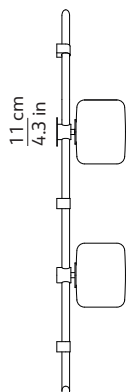

TECHNICAL DRAWINGS

Floed 2

Floed 2 - 120V

CODES

220-240 V K375417BR	bronze
120 V K375417BRUS	bronze

TECHNICAL DATA

Light source type	E27 - L 10.5cm max / E26 - L 4.1in max (120 V)
Lamp power	2 x 70 W
Feeding	220-240 V / 120 V
Dimmable	Yes

PRODUCT INFORMATION

Installation	Ceiling, Wall
Net weight	6.20 kg / 13.64 lbs

Structure

Colour	Bronze
Finish	Matte
Material	Coated metal

Diffuser

Colour	White
Finish	Matte
Material	Two layers of mouth blown glass

PACKAGING

Box 1 - Box 2	Diffuser
Dimensions L x W x H	32 x 32 x 25 cm / 12.6 x 12.6 x 9.8 in
Volume	0.026 m ³ / 0.904 ft ³
Gross weight	2.5 kg / 5.5 lbs

Box 3	Structure
Dimensions L x W x H	162 x 34 x 20 cm / 63.8 x 13.4 x 7.9 in
Volume	0.110 m ³ / 3.890 ft ³
Gross weight	5.1 kg / 11.22 lbs