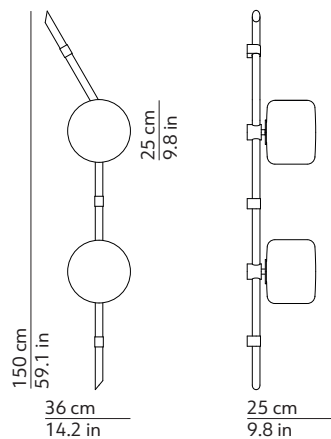

TECHNICAL DRAWINGS

Floed 2

Floed 2 - 120V

CODES

220-240 V K375417BR	bronze
120 V K375417BRUS	bronze

TECHNICAL DATA

Light source type	E27 - L 10.5cm max / E26 - L 4.1in max (120 V)
Lamp power	2 x 70 W
Feeding	220-240 V / 120 V
Dimmable	Yes

PRODUCT INFORMATION

Installation	Ceiling, Wall
Net weight	6.20 kg / 13.64 lbs

Structure

Colour	Bronze
Finish	Matte
Material	Coated metal

Diffuser

Colour	White
Finish	Matte
Material	Two layers of mouth blown glass

PACKAGING

Box 1 - Box 2	Diffuser
Dimensions L x W x H	32 x 32 x 25 cm / 12.6 x 12.6 x 9.8 in
Volume	0.026 m ³ / 0.904 ft ³
Gross weight	2.5 kg / 5.5 lbs

Box 3	Structure
Dimensions L x W x H	162 x 34 x 20 cm / 63.8 x 13.4 x 7.9 in
Volume	0.110 m ³ / 3.890 ft ³
Gross weight	5.1 kg / 11.22 lbs