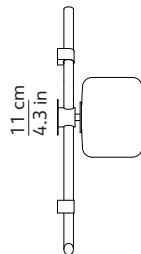

TECHNICAL DRAWINGS

Floed

Floed - 120V

CODES

220-240 V
K375416BR bronze

120 V
K375416BRUS bronze

TECHNICAL DATA

Light source type E27 - L 10.5cm max / E26 - L 4.1in max (120 V)
Lamp power 1 x 70 W
Feeding 220-240 V / 120 V
Dimmable Yes

PRODUCT INFORMATION

Installation Ceiling, Wall
Net weight 3.30 kg / 7.26 lbs

Structure

Colour Bronze
Finish Matte
Material Coated metal

Diffuser

Colour White
Finish Matte
Material Two layers of mouth blown glass

PACKAGING

Box 1 Diffuser
Dimensions L x W x H 32 x 32 x 25 cm / 12.6 x 12.6 x 9.8 in
Volume 0.026 m³ / 0.904 ft³
Gross weight 2.5 kg / 5.5 lbs

Box 2 Structure
Dimensions L x W x H 89 x 29 x 20 cm / 35 x 11.4 x 7.9 in
Volume 0.052 m³ / 1.823 ft³
Gross weight 2.9 kg / 6.38 lbs