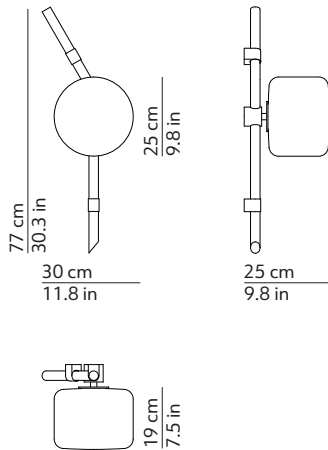

TECHNICAL DRAWINGS

Floed

Floed - 120V

CODES

220-240 V
K375416BR bronze

120 V
K375416BRUS bronze

TECHNICAL DATA

Light source type E27 - L 10.5cm max / E26 - L 4.1in max (120 V)
Lamp power 1 x 70 W
Feeding 220-240 V / 120 V
Dimmable Yes

PRODUCT INFORMATION

Installation Ceiling, Wall
Net weight 3.30 kg / 7.26 lbs

Structure

Colour Bronze
Finish Matte
Material Coated metal

Diffuser

Colour White
Finish Matte
Material Two layers of mouth blown glass

PACKAGING

Box 1 Diffuser
Dimensions L x W x H 32 x 32 x 25 cm / 12.6 x 12.6 x 9.8 in
Volume 0.026 m³ / 0.904 ft³
Gross weight 2.5 kg / 5.5 lbs

Box 2 Structure
Dimensions L x W x H 89 x 29 x 20 cm / 35 x 11.4 x 7.9 in
Volume 0.052 m³ / 1.823 ft³
Gross weight 2.9 kg / 6.38 lbs