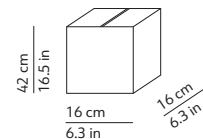

This lamp must be disposed in conformity with the EU directive 2002/96/EC
Apparecchio di illuminazione da smaltire secondo la direttiva EU 2002/96/EC

CODES AND DIMENSIONS / CODICI E DIMENSIONI

K355365O

PACKAGING / IMBALLO

Diffuser
Volume: 0.049 m³ / 1.719 ft³
Gross weight: 4.00 kg / 8.80 lbs

Structure
Volume: 0.006 m³ / 0.212 ft³
Gross weight: 1.58 kg / 3.48 lbs

MATERIALS AND FINISHINGS / MATERIALI E FINITURE

DIFFUSER / DIFFUSORE