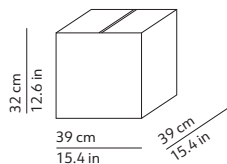

Diffuser
Volume: 0.049 m³ / 1.719 ft³
Gross weight: 4.00 kg / 8.80 lbs

Structure
Volume: 0.006 m³ / 0.212 ft³
Gross weight: 1.58 kg / 3.48 lbs

MATERIALS AND FINISHINGS / MATERIALI E FINITURE

DIFFUSER / DIFFUSORE