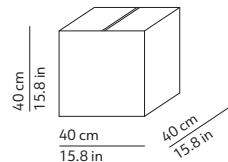

### PACKAGING / IMBALLO

Diffuser  
Volume: 0.064 m<sup>3</sup> / 2.260 ft<sup>3</sup>  
Gross weight: 2.50 kg / 5.50 lbs

Structure  
Volume: 0.128 m<sup>3</sup> / 4.520 ft<sup>3</sup>  
Gross weight: 4.00 kg / 8.80 lbs