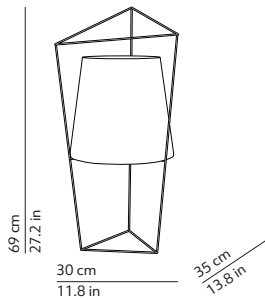

EN Table lamp. Opal diffuser made of two layers of mouth blown glass. Coated or satin brass structure.

IT Lampada da tavolo. Diffusore in vetro opale incamiciato e soffiato. Struttura in ottone verniciato o satinato.

### CODES AND DIMENSIONS / CODICI E DIMENSIONI

K360375N  
K360375O

### PACKAGING / IMBALLO

Diffuser  
Volume: 0.064 m<sup>3</sup> / 2.260 ft<sup>3</sup>  
Gross weight: 2.50 kg / 5.50 lbs

Structure  
Volume: 0.128 m<sup>3</sup> / 4.520 ft<sup>3</sup>  
Gross weight: 4.00 kg / 8.80 lbs