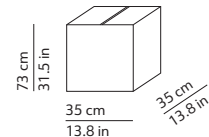

### CODES AND DIMENSIONS / CODICI E DIMENSIONI

K360375N  
K360375O

### PACKAGING / IMBALLO

Diffuser  
Volume: 0.064 m<sup>3</sup> / 2.260 ft<sup>3</sup>  
Gross weight: 2.50 kg / 5.50 lbs

Structure  
Volume: 0.128 m<sup>3</sup> / 4.520 ft<sup>3</sup>  
Gross weight: 4.00 kg / 8.80 lbs