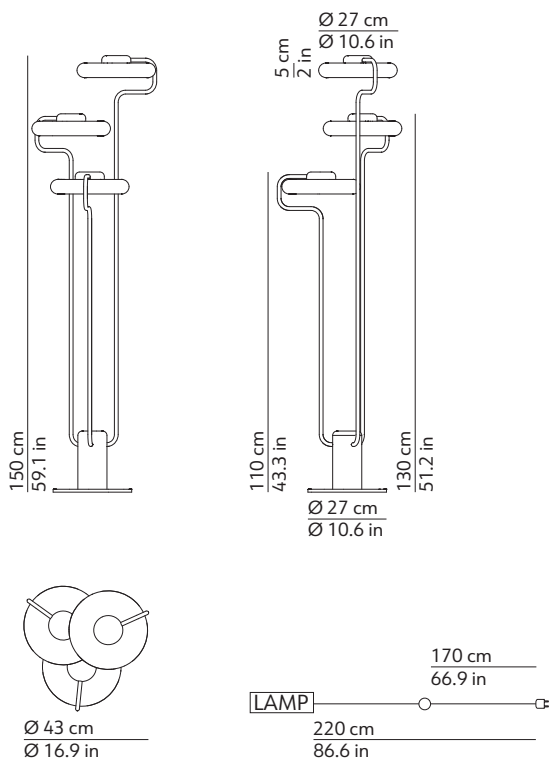

TECHNICAL DRAWINGS

CODES

K513444N27	Black
K513444O27	Brass

TECHNICAL DATA

Light source type	Board LED
Lamp power	3 x 14 W
Source luminous flux	4350 lm
Color temperature	2700 K
CRI	>90
Feeding	100-240 V
Dimmer	Yes

PRODUCT INFORMATION

Installation	Floor
Net weight	19.70 kg / 24.30 lbs

Structure

Colour	Black RAL9005
Finish	Matte
Material	Varnished metal

Colour	Brass
Finish	Shiny
Material	Plated metal

Diffuser

Colour	White
Finish	Matte
Material	Mouth blown glass

Cable

Colour	Black
Material	PVC

Switch and dimmer

Colour	Black
Material	Plastic
Position	Over the cable
Dimmer type	Linear

PACKAGING

Box 1 - Box 2 - Box 3	Diffusers
Dimensions L x W x H	35 x 34.5 x 11 cm / 13.8 x 13.6 x 4.3 in
Volume	0.013 m ³ / 0.469 ft ³
Gross weight	1.70 kg / 3.74 lbs

Box 4	Structure
Dimensions L x W x H	49 x 49 x 155 cm / 19.3 x 19.3 x 61 in
Volume	0.372 m ³ / 13.142 ft ³
Gross weight	19.20 kg / 42.24 lbs