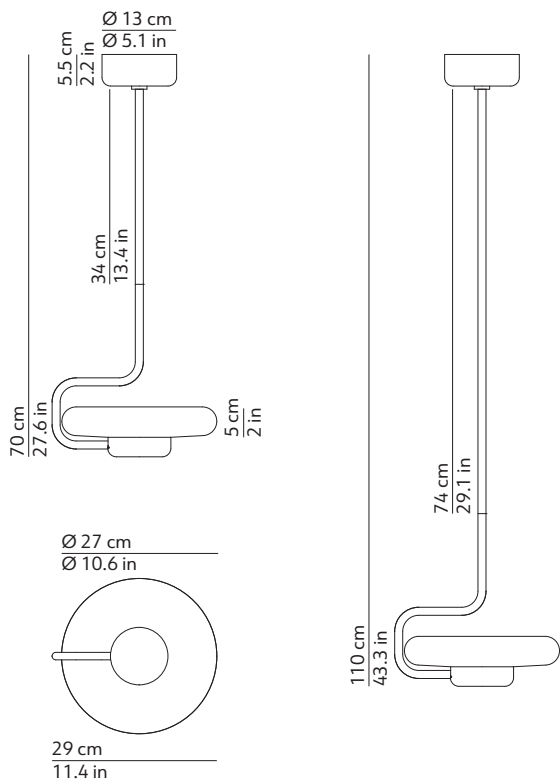

TECHNICAL DRAWINGS

CODES

220-240 V	
K513441N27	Black
K513441O27	Brass

120 V	
K513441N27US	Black
K513441O27US	Brass

TECHNICAL DATA

Light source type	Board LED
Lamp power	1 x 14 W
Source luminous flux	1450 lm
Color temperature	2700 K
CRI	>90
Feeding	220-240 V / 120 V
Dimmable	Yes
Dimming type	Phase cut

PRODUCT INFORMATION

Installation	Suspension
Net weight	2.00 kg / 4.40 lbs

Structure

Colour	Black RAL9005
Finish	Matte
Material	Varnished metal

Colour	Brass
Finish	Shiny
Material	Plated metal

Diffuser

Colour	White
Finish	Matte
Material	Mouth blown glass

PACKAGING

Box 1	Diffuser
Dimensions L x W x H	35 x 34.5 x 11 cm / 13.8 x 13.6 x 4.3 in
Volume	0.013 m ³ / 0.469 ft ³
Gross weight	1.70 kg / 3.74 lbs

Box 2	Structure
Dimensions L x W x H	79 x 30.5 x 17.5 cm / 31.1 x 12 x 6.9 in
Volume	0.042 m ³ / 1.489 ft ³
Gross weight	3.30 kg / 7.26 lbs