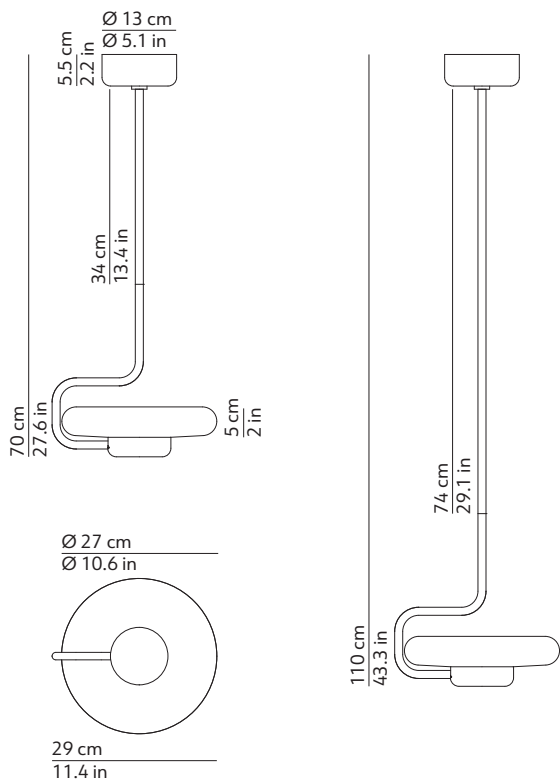

TECHNICAL DRAWINGS

CODES

220-240 V
K513441N27 Black
K513441O27 Brass

120 V
K513441N27US Black
K513441O27US Brass

TECHNICAL DATA

Light source type Board LED
Lamp power 1 x 14 W
Source luminous flux 1450 lm
Color temperature 2700 K
CRI >90
Feeding 220-240 V / 120 V
Dimmable Yes
Dimming type Phase cut

PRODUCT INFORMATION

Installation Suspension
Net weight 2.00 kg / 4.40 lbs

Structure

Colour Black RAL9005
Finish Matte
Material Varnished metal

Colour Brass
Finish Shiny
Material Plated metal

Diffuser

Colour White
Finish Matte
Material Mouth blown glass

PACKAGING

Box 1

Dimensions L x W x H
Volume
Gross weight

Diffuser

35 x 34.5 x 11 cm / 13.8 x 13.6 x 4.3 in
0.013 m³ / 0.469 ft³
1.70 kg / 3.74 lbs

Box 2

Dimensions L x W x H
Volume
Gross weight

Structure

79 x 30.5 x 17.5 cm / 31.1 x 12 x 6.9 in
0.042 m³ / 1.489 ft³
3.30 kg / 7.26 lbs