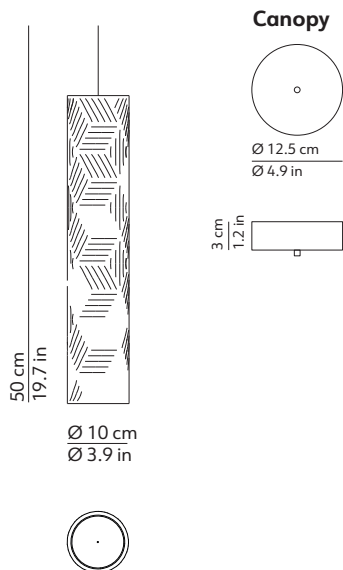

TECHNICAL DRAWINGS

CODES

220-240 V
K504421FB Smokey blue
K504421FM Smokey brown
K504421FV Smokey green

120 V
K504421FBUS Smokey blue
K504421FMUS Smokey brown
K504421FVUS Smokey green

TECHNICAL DATA

Light source type Board LED
Lamp power 1 x 6 W
Source luminous flux 495 lm
Colour temperature 2700 K
CRI >80
Feeding 220-240 V / 120 V
Dimmable Phase cut

PRODUCT INFORMATION

Installation Suspension
Net weights 2.1 kg / 4.62 lbs

Structure
Colour Black
Finish Matte
Material Anodized metal

Diffuser
Colour Smokey blue or Smokey brown or Smokey green
Finish Shiny
Material Mouthblown glass

Canopy
Colour Black
Finish Matte
Material Coated metal

Cable
Length 180 cm / 70.9 in
Colour Transparent
Material PVC

PACKAGING

Box 1
Structure
Dimensions L x W x H 13 x 14 x 11 cm / 5.1 x 5.5 x 4.3 in
Volume 0.002 m³ / 0.071 ft³
Gross weight 0.6 kg / 1.32 lbs

Box 2
Diffuser
Dimensions L x W x H 16 x 16 x 60 cm / 6.3 x 6.3 x 23.6 in
Volume 0.015 m³ / 0.542 ft³
Gross weight 1.8 kg / 3.96 lbs