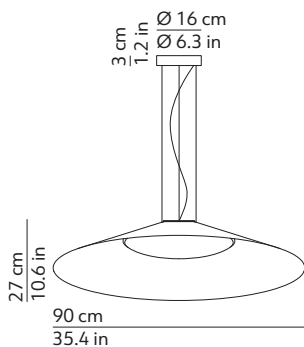

TECHNICAL DRAWINGS

CODES

220-240 V

K510437B27	2700K - white
510437-60227	2700K - gold leaf
510437-XXX27	2700K - colours on request
K510437B30	3000K - white
510437-60230	3000K - gold leaf
510437-XXX30	3000K - colours on request

TECHNICAL DATA

Kate Suspension 2700 K

Light source type	Board LED
Lamp power	1 x 65 W
Source luminous flux	6600 lm
Colour temperature	2700 K
CRI	>90
Feeding	220-240 V / 120 V
Dimmable	Yes
Dimming type	Phase cut

Kate Suspension 3000 K

Light source type	Board LED
Lamp power	1 x 65 W
Source luminous flux	6832 lm
Colour temperature	3000 K
CRI	>90
Feeding	220-240 V / 120 V
Dimmable	Yes
Dimming type	Phase cut

PRODUCT INFORMATION

Diffuser

Colour	White
Finish	Matte
Material	Rotational-moulded polyethylene

PRODUCT INFORMATION

Cable

Length 180 cm / 70.9 in
Colour Transparent
Material Pvc

Type 2 x steel wire
Length 180 cm / 70.9 in
Colour Grey
Material Steel