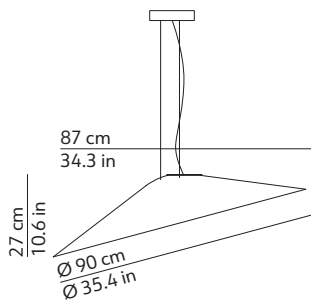

TECHNICAL DRAWINGS

CODES

220-240 V

K510437B27	2700K - white
510437-60227	2700K - gold leaf
510437-XXX27	2700K - colours on request
K510437B30	3000K - white
510437-60230	3000K - gold leaf
510437-XXX30	3000K - colours on request

120 V

K510437B27US	2700K - white
510437-60227US	2700K - gold leaf
510437-XXX27US	2700K - colours on request
K510437B30US	3000K - white
510437-60230US	3000K - gold leaf
510437-XXX30US	3000K - colours on request

TECHNICAL DATA

Kate Suspension 2700 K

Light source type	Board LED
Lamp power	1 x 65 W
Source luminous flux	6600 lm
Colour temperature	2700 K
CRI	>90
Feeding	220-240 V / 120 V
Dimmable	Yes
Dimming type	Phase cut

Kate Suspension 3000 K

Light source type	Board LED
Lamp power	1 x 65 W
Source luminous flux	6832 lm
Colour temperature	3000 K
CRI	>90
Feeding	220-240 V / 120 V
Dimmable	Yes
Dimming type	Phase cut

PRODUCT INFORMATION

Installation	Suspension
Net weight	7.5 kg / 16.5 lbs

Structure and canopy

Colour	White RAL9010
Finish	Matte
Material	Coated aluminium
Colour	Gold leaf
Finish	Matte
Material	Gold leaf coated aluminium

Colour	Colours on request
Finish	Finish on request
Material	Aluminium

Diffuser

Colour	White
Finish	Matte
Material	Rotational-moulded polyethylene