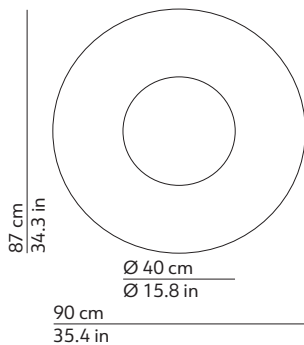

TECHNICAL DRAWINGS

CODES

220-240 V

K510437B27	2700K - white
510437-60227	2700K - gold leaf
510437-XXX27	2700K - colours on request
K510437B30	3000K - white
510437-60230	3000K - gold leaf
510437-XXX30	3000K - colours on request

TECHNICAL DATA

Kate Suspension 2700 K

Light source type	Board LED
Lamp power	1 x 65 W
Source luminous flux	6600 lm
Colour temperature	2700 K
CRI	>90
Feeding	220-240 V / 120 V
Dimmable	Yes
Dimming type	Phase cut

Diffuser

Colour	White
Finish	Matte
Material	Rotational-moulded polyethylene

PRODUCT INFORMATION

Cable

Length 180 cm / 70.9 in
Colour Transparent
Material Pvc

Type 2 x steel wire
Length 180 cm / 70.9 in
Colour Grey
Material Steel

PACKAGING

Box 1

Dimensions L x W x H 101 x 101 x 32 cm / 39.8 x 39.8 x 12.6 in
Volume 0.326 m³ / 11.528 ft³
Gross weight 17.60 kg / 38.72 lbs