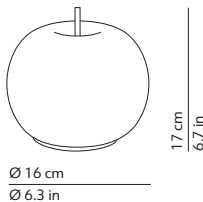

CODES AND DIMENSIONS / CODICI E DIMENSIONI

K2291059N
K2291059O
K2291059R

PACKAGING / IMBALLO

Diffuser
Volume: 0.011 m³ / 0.380 ft³
Gross weight: 0.86 kg / 1.89 lbs

Structure
Volume: 0.005 m³ / 0.174 ft³
Gross weight: 0.42 kg / 0.92 lbs