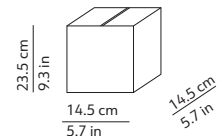

CODES AND DIMENSIONS / CODICI E DIMENSIONI

K2291059N
K2291059O
K2291059R

PACKAGING / IMBALLO

Diffuser
Volume: 0.011 m³ / 0.380 ft³
Gross weight: 0.86 kg / 1.89 lbs

Structure
Volume: 0.005 m³ / 0.174 ft³
Gross weight: 0.42 kg / 0.92 lbs