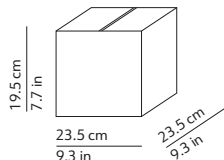

CODES AND DIMENSIONS / CODICI E DIMENSIONI

K2291059N
K2291059O
K2291059R

PACKAGING / IMBALLO

Diffuser
Volume: 0.011 m³ / 0.380 ft³
Gross weight: 0.86 kg / 1.89 lbs

Structure
Volume: 0.005 m³ / 0.174 ft³
Gross weight: 0.42 kg / 0.92 lbs