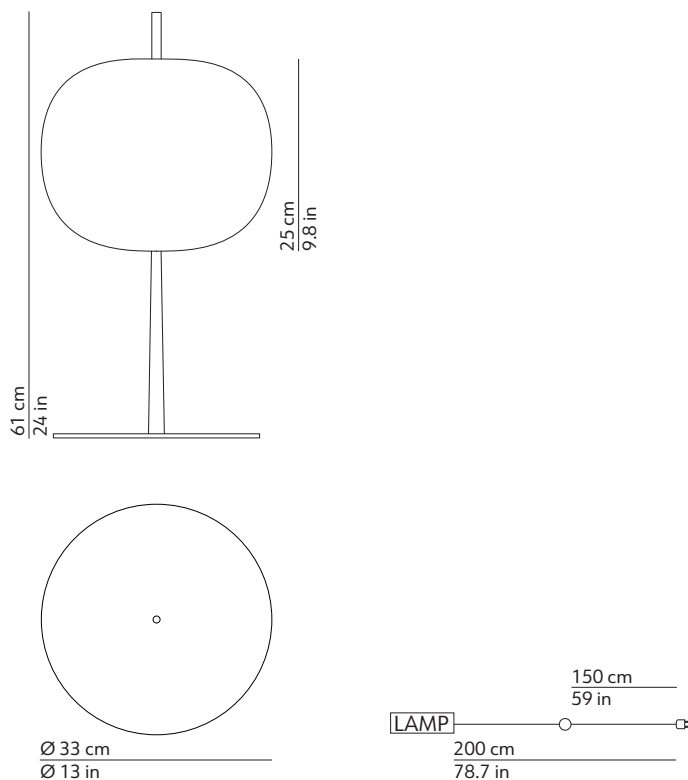

TECHNICAL DATA

Light source type E27 / E26 (120 V)
 Lamp power 1 x 70 W max (220-240 V)
 1 x 7 W max (120 V)
 Feeding 220-240 V / 120 V
 Dimmer Yes

TECHNICAL DRAWINGS

PRODUCT INFORMATION

Installation Table
 Net weight 6.20 kg / 13.64 lbs

Cable
 Colour Transparent
 Material PVC

Switch and dimmer
 Colour Transparent
 Material Plastic
 Position Over the cable
 Dimmer type Linear

PACKAGING

Box 1	Structure
Dimensions L x W x H	25 x 25 x 56 cm / 9.8 x 9.8 x 22 in
Volume	0.035 m ³ / 1.236 ft ³
Gross weight	3.95 kg / 8.69 lbs
Box 2	Diffuser
Dimensions L x W x H	40 x 40 x 33 cm / 15.7 x 15.7 x 13 in
Volume	0.053 m ³ / 1.865 ft ³
Gross weight	3.50 kg / 7.70 lbs