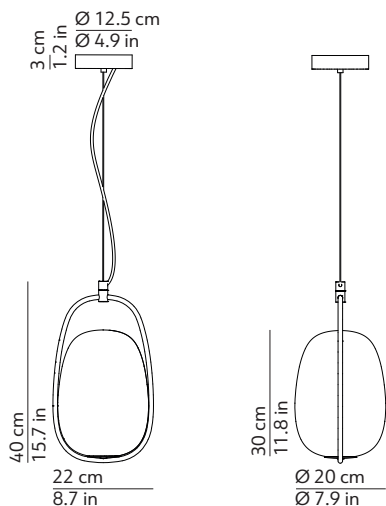

**TECHNICAL DRAWINGS**

**CODES**

**220-240 V**  
K386320N black  
K386320 brass

**120 V**  
K386320NUS black  
K386320US brass

**TECHNICAL DATA**

Light source type E27 Ø 6cm max / E26 Ø 2.4in max (120 V)  
Lamp power 1 x 20 W max / 1 x 42 W max (120 V)  
Feeding 220-240 V / 120 V  
Dimmable Yes

**PRODUCT INFORMATION**

Installation Suspension  
Net weight 2.18 kg / 4.8 lbs

**Structure and canopy**

Colour Black RAL9005 or Brass  
Finish Matte  
Material Coated metal

**Diffuser**

Colour White  
Finish Matte  
Material Two layers of mouth blown glass

**Cable**

Length 180cm / 70.9 in - different lengths on request  
Colour Transparent  
Material Fep

Type 1 x steel wire  
Length 180 cm / 78.7 in  
Colour Grey  
Material Steel

**PACKAGING**

**Box 1** Structure  
Dimensions L x W x H 45 x 30 x 20 cm / 17.7 x 11.8 x 7.9 in  
Volume 0.027 m<sup>3</sup> / 0.953 ft<sup>3</sup>  
Gross weight 1.82 kg / 4 lbs

**Box 2** Diffuser  
Dimensions L x W x H 26 x 26 x 33 cm / 10.2 x 10.2 x 13 in  
Volume 0.022 m<sup>3</sup> / 0.788 ft<sup>3</sup>  
Gross weight 2 kg / 4.4 lbs