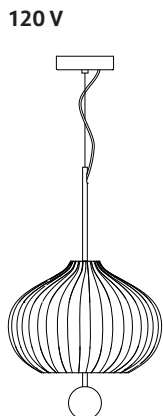

## TECHNICAL DRAWINGS

## TECHNICAL DATA

Light source type	E14 / E12 (120 V)
Lamp power	3 x 42 W max
Feeding	220-240 V / 120 V
Dimmable	Yes

### Cable

Length	180cm / 70.9 in (different lengths on request)
Colour	Transparent
Material	PVC

### Type

Length	180 cm / 78.7 in
Colour	Grey
Material	Steel