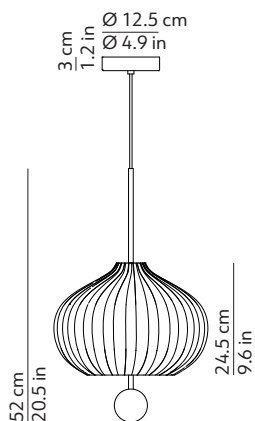

## TECHNICAL DRAWINGS

### Cable

Length	180cm / 70.9 in (different lengths on request)
Colour	Transparent
Material	PVC

### Type

Length	180 cm / 78.7 in
Colour	Grey
Material	Steel

## PACKAGING

<b>Box 1</b>	Diffuser
Dimensions L x W x H	39 x 39 x 32 cm / 15.4 x 15.4 x 12.6 in
Volume	0.049 m <sup>3</sup> / 1.719 ft <sup>3</sup>
Gross weight	4 kg / 8.80 lbs

<b>Box 2</b>	Structure
Dimensions L x W x H	16 x 16 x 42 cm / 6.3 x 6.3 x 16.5 in
Volume	0.011 m <sup>3</sup> / 0.380 ft <sup>3</sup>
Gross weight	1.60 kg / 3.52 lbs