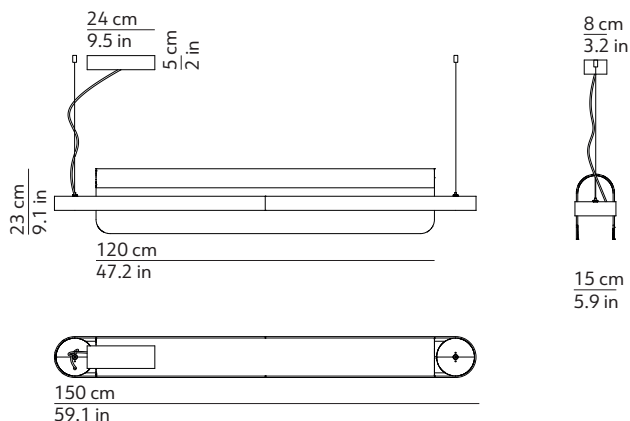

TECHNICAL DRAWINGS

CODES

220-240 V
K405340N Black
K405340 Brass

120 V
K405340NUS Black
K405340US Brass

TECHNICAL DATA

Light source type Strip LED
Lamp power 60 W
Source luminous flux 6020 lm
Colour temperature 2700 K
CRI >90
Feeding 100-240 V
Dimmable 1-10V

PRODUCT INFORMATION

Installation Suspension
Net weight 17.7 kg / 38.94 lbs

Structure and canopy

Colour Black RAL9005 or Brass
Finish Matt
Material Coated metal

Diffuser

Colour Transparent
Finish Shiny
Material Textured and curved glass

Cable

Length 180 cm / 70.9 in - different lengths on request
Colour Transparent
Material PVC

Type 2 x steel wire
Length 200 cm / 78.7 in
Colour Grey
Material Steel

PACKAGING

Box 1 Diffuser
Dimensions L x W x H 130 x 19 x 30 cm / 51.2 x 7.5 x 11.8 in
Volume 0.074 m³ / 2.617 ft³
Gross weight 7.5 kg / 16.50 lbs

Box 2 Structure
Dimensions L x W x H 160 x 17 x 7 cm / 63 x 6.7 x 2.8 in
Volume 0.019 m³ / 0.672 ft³
Gross weight 12.5 kg / 27.5 lbs