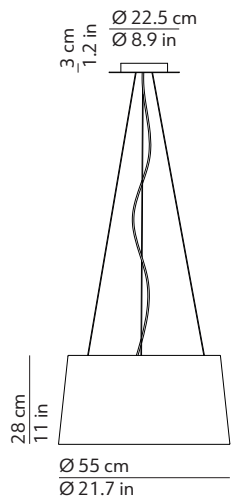

### TECHNICAL DRAWINGS

Ø 55 cm  
Ø 21.7 in

Ø 49 cm  
Ø 19.3 in

### PRODUCT INFORMATION

Installation Suspension  
Net weight 3 kg / 6.60 lbs

**Diffuser**  
Colour White or Ecrù or Moka  
Material Fire resistant fabric shade

**Structure and canopy**  
Colour White  
Finish Matte  
Material Varnished metal

**Cable**  
Length 180 cm / 70.9 in - different lengths on request  
Colour Transparent  
Material PVC

Type 3 x steel wire  
Length 200 cm / 78.7 in  
Colour Grey  
Material Steel

### PACKAGING

**Box 1**  
Dimensions L x W x H 60 x 60 x 33 cm / 23.6 x 23.6 x 13 in  
Volume 0.119 m<sup>3</sup> / 4.195 ft<sup>3</sup>  
Gross weight 5.30 kg / 11.66 lbs