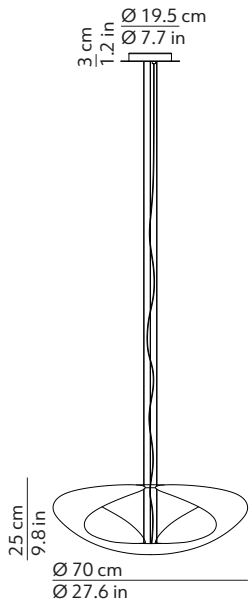

CODES

220-240 V
140049LED white

120 V
140049LEDUS white

TECHNICAL DATA - CHIEDERE A DANIELE

Light source type	Board LED
Lamp power	1 x 20 W (220-240 V) or 1 x 18 W (120 V)
Lamp luminous flux	1980 lm (220-240 V) or 1650 lm (120 V)
Colour temperature	2700 K
CRI	>90
Feeding	110-240 V
Dimmable	1-10 V or push

TECHNICAL DRAWINGS

PRODUCT INFORMATION

Installation	Suspension
Net weight	7 kg / 15.40 lbs

Lamp

Colour	White RAL9016
Finish	Matte
Material	Moulded polyurethane

Canopy

Colour	White RAL9016
Finish	Matte
Material	Coated metal

Cable

Length	180 cm / 70.8 in - different lengths on request
Colour	Transparent
Material	PVC

Type

Length	200 cm / 78.7 in
Colour	Grey
Material	Steel

PACKAGING

Box 1

Dimensions L x W x H	80 x 80 x 53 cm / 31.5 x 31.5 x 20.9 in
Volume	0.339 m ³ / 11.979 ft ³
Gross weight	20 kg / 44 lbs