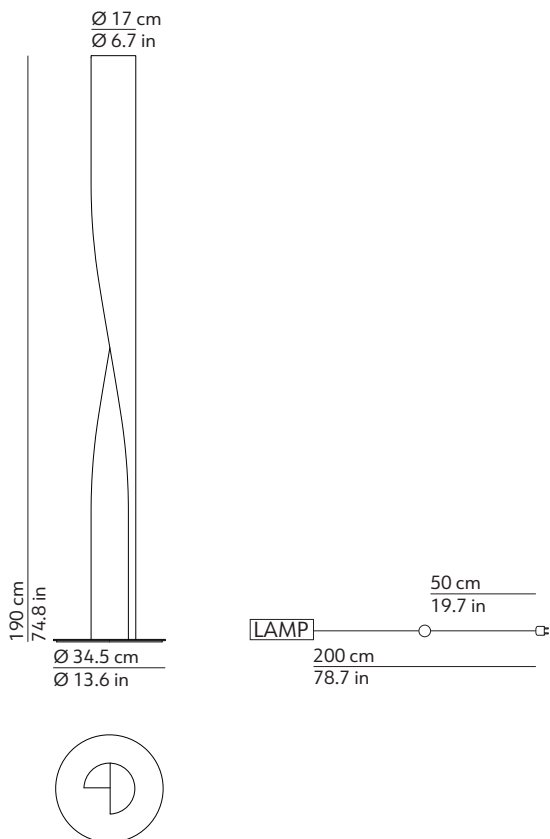

## TECHNICAL DRAWINGS

## CODES

<b>220-240 V</b>	
K155060B	warm white
K155060N	black
K155060T	dove-grey
K155060R	red

### 220-240 V (UK & Ireland)

K155060BGB	warm white
K155060NGB	black
K155060TGB	dove-grey
K155060RGB	red

**PACKAGING**

---

<b>Box 1</b>	Structure
Dimensions L x W x H	26 x 25 x 202 cm / 10.2 x 9.8 x 79.5 in
Volume	0.131 m <sup>3</sup> / 4.637 ft <sup>3</sup>
Gross weight	12.50 kg / 27.50 lbs

<b>Box 2</b>	Base
Dimensions L x W x H	40 x 40 x 4 cm / 15.7 x 15.7 x 1.6 in
Volume	0.006 m <sup>3</sup> / 0.226 ft <sup>3</sup>
Gross weight	6.40 kg / 14.08 lbs