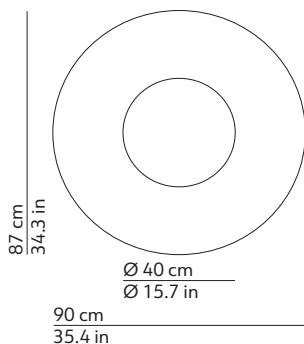

TECHNICAL DRAWINGS

PRODUCT INFORMATION

Installation	Ceiling
Net weight	7 kg / 15.40 lbs

Structure

Colour	White RAL9010
Finish	Matte
Material	Coated aluminium

Colour	Gold leaf
Finish	Matte
Material	Gold leaf coated aluminium

Colour	Colours on request
Finish	Finish on request
Material	Aluminium

Diffuser

Colour	White
Finish	Matte
Material	Rotational-moulded polyethylene