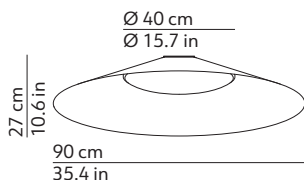

TECHNICAL DRAWINGS

PRODUCT INFORMATION

Installation	Ceiling
Net weight	7 kg / 15.40 lbs

Structure

Colour	White RAL9010
Finish	Matte
Material	Coated aluminium

Colour	Gold leaf
Finish	Matte
Material	Gold leaf coated aluminium

Colour	Colours on request
Finish	Finish on request
Material	Aluminium

Diffuser

Colour	White
Finish	Matte
Material	Rotational-moulded polyethylene