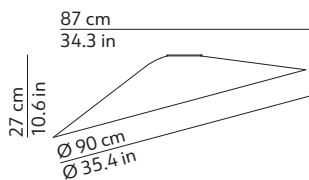

TECHNICAL DRAWINGS

PRODUCT INFORMATION

Installation	Ceiling
Net weight	7 kg / 15.40 lbs

Structure

Colour	White RAL9010
Finish	Matte
Material	Coated aluminium

Colour	Gold leaf
Finish	Matte
Material	Gold leaf coated aluminium

Colour	Colours on request
Finish	Finish on request
Material	Aluminium

Diffuser

Colour	White
Finish	Matte
Material	Rotational-moulded polyethylene