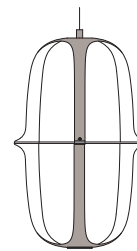

STRUCTURE / STRUTTURA

Black / Nero
RAL 9005
Matt / Opaco

Metallic coated structure
Struttura in metallo verniciato

FURTHER INFORMATION / INFORMAZIONI AGGIUNTIVE

230V
or 120V Feeding / Alimentazione

Light source / Sorgente luminosa
board LED 1x25W - 2700 K - 2750 lm - CRI>90

Dimmable / Dimmerabile
Phase Cut

Suspension lamp
Lampada a sospensione

Canopy - diam. 5.9in h. 1.8in - colour black RAL 9005
fixed to the ceiling with not provided screws (2-4)
Rosone - diam. 15cm h. 4.5cm - colore nero RAL 9005
fissato a soffitto con tasselli (2-4) non forniti

Black cord set - length ca. 70.9 in
different lengths on request
Cavo di alimentazione nero - lunghezza ca. 180cm
altre lunghezze su richiesta