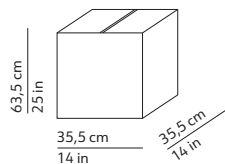

### PACKAGING / IMBALLO

Volume: 0.072 m<sup>3</sup> / 2.531 ft<sup>3</sup>  
Gross weight: 5.5 kg / 12.1 lbs