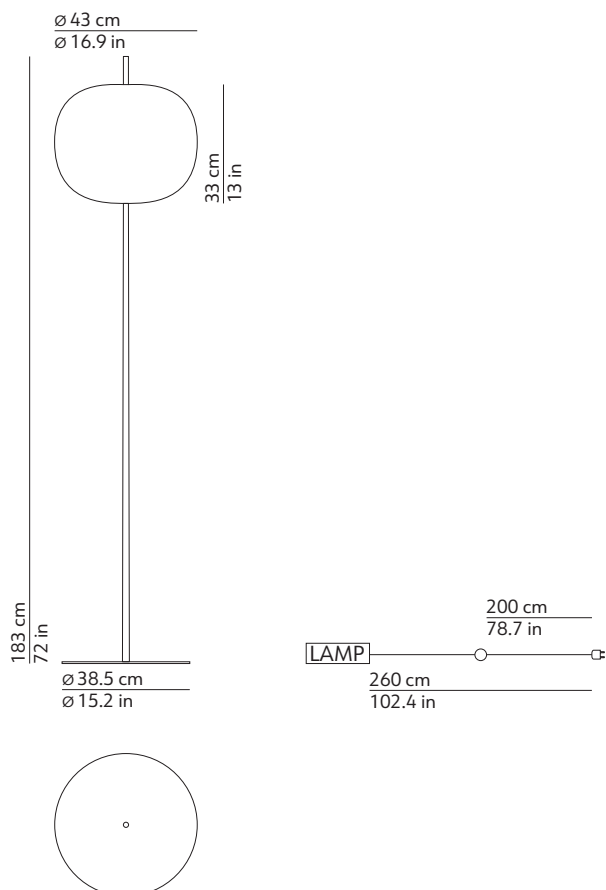

TECHNICAL DRAWINGS

CODES

220-240 V	
K219105N	Black
K219105O	Brass
K219105R	Copper

220-240 V (UK & Ireland)	
K219105NGB	Black
K219105OGB	Brass
K219105RGB	Copper

120 V	
K219105NUS	Black
K219105OUS	Brass
K219105RUS	Copper

TECHNICAL DATA

Light source type	E27 Ø6cm max / E26 Ø2.4in max (120 V)
Lamp power	2 x 70 W max (220-240 V) or 1 x 8 W max (120 V)
Feeding	220-240 V / 120 V
Dimmer	Yes

PRODUCT INFORMATION

Installation	Floor
Net weight	15.2 kg / 33.44 lbs
Structure	
Colour	Black RAL9005
Finish	Matte
Material	Powder coated metal
Colour	Brass or copper
Finish	Shiny
Material	Plated metal
Diffuser	
Colour	White
Finish	Matte
Material	Two layers of mouth blown glass
Cable	
Colour	Black
Material	Pvc
Switch and dimmer	
Colour	Black
Material	Plastic
Position	Over the cable
Dimmer type	Linear

PACKAGING

Box 1 Diffuser
Dimensions L x W x H 51 x 51 x 42 cm / 20.1 x 20.1 x 16.5 in
Volume 0.109 m³ / 3.859 ft³
Gross weight 4.8 kg / 10.56 lbs

Box 2 Structure
Dimensions L x W x H 170 x 20 x 20 cm / 66.9 x 7.9 x 7.9 in
Volume 0.068 m³ / 2.401 ft³
Gross weight 3.25 kg / 7.15 lbs

Box 3 Base
Dimensions L x W x H 47 x 47 x 4.5 cm / 18.5 x 18.5 x 1.8 in
Volume 0.010 m³ / 0.351 ft³
Gross weight 11.2 kg / 24.64 lbs