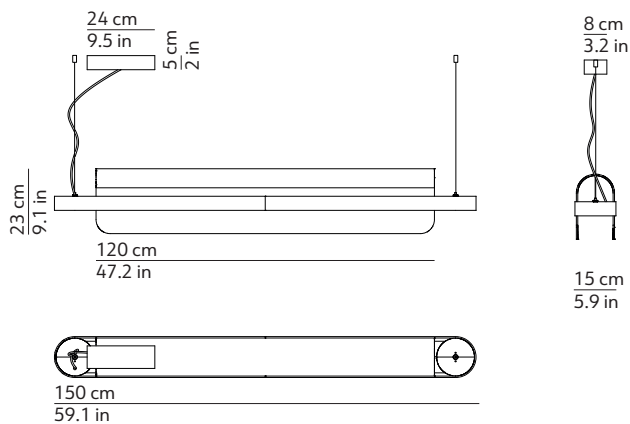

TECHNICAL DRAWINGS

CODES

220-240 V
K405340N Black
K405340 Brass

120 V
K405340NUS Black
K405340US Brass

TECHNICAL DATA

Light source type Strip LED
Lamp power 60 W
Source luminous flux 6020 lm
Colour temperature 2700 K
CRI >90
Feeding 100-240 V
Dimmable 1-10V

PRODUCT INFORMATION

Installation Suspension
Net weight 17.7 kg / 38.94 lbs

Structure and canopy

Colour Black RAL9005 or Brass
Finish Matt
Material Coated metal

Diffuser

Colour Transparent
Finish Shiny
Material Textured and curved glass

Cable

Length 275 cm / 108.3 in
Colour Transparent
Material PVC

Type 2 x steel wire
Length 200 cm / 78.7 in
Colour Grey
Material Steel

PACKAGING

Box 1 Diffuser
Dimensions L x W x H 130 x 19 x 30 cm / 51.2 x 7.5 x 11.8 in
Volume 0.074 m³ / 2.617 ft³
Gross weight 7.5 kg / 16.50 lbs

Box 2 Structure
Dimensions L x W x H 160 x 17 x 7 cm / 63 x 6.7 x 2.8 in
Volume 0.019 m³ / 0.672 ft³
Gross weight 12.5 kg / 27.5 lbs