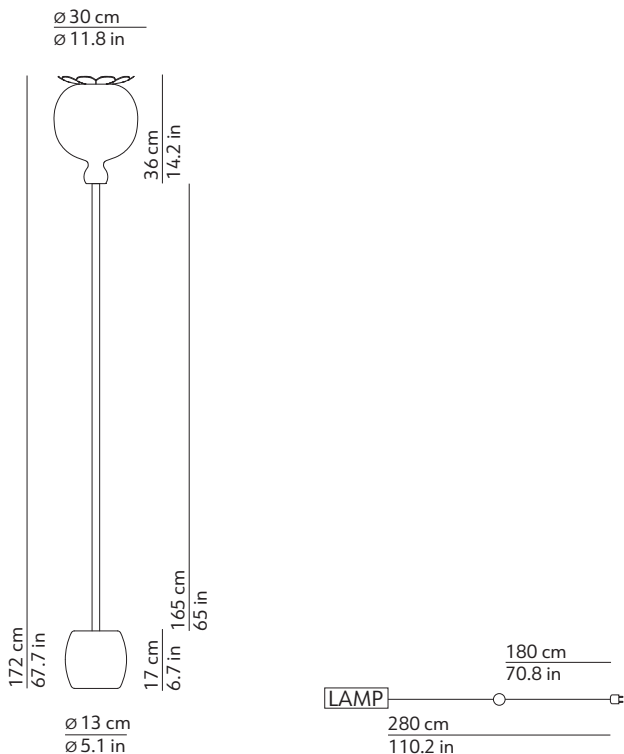

TECHNICAL DRAWINGS

CODES

220-240 V	
K350355B	White
K350355C	Coral
K350355O	Brass

220-240 V (UK & Ireland)

K350355BGB	White
K350355CGB	Coral
K350355OGB	Brass

120 V

K350355BUS	White
K350355CUS	Coral
K350355OUS	Brass

TECHNICAL DATA

Light source type	E27 / E26 (120 V)
Lamp power	1 x 70 W
Feeding	220-240 V / 120 V
Dimmer	Yes

PRODUCT INFORMATION

Installation	Floor
Net weight	15.3 kg / 33.66 lbs

Structure

Colour	Brass
Material	Coated Metal
Finish	Shiny

Accessories

Colour	White RAL9010 or Coral RAL3012 or Brass
Material	Coated metal
Finish	Shiny

Diffuser

Colour	White
Material	Two layers of mouth blown glass
Finish	Matte

Cable

Colour	Transparent
Material	Pvc

Switch and dimmer

Colour	Transparent
Material	Plastic
Position	Over the cable
Dimmer type	Linear