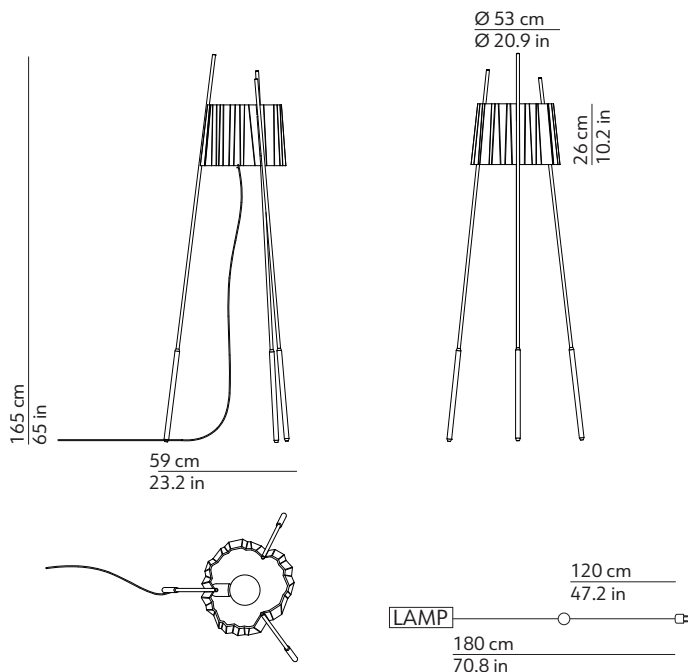

TECHNICAL DRAWINGS

CODES

220-240 V	
K501418B	White
K501418BLU	Dark blue
K501418RO	Red

220-240 V (UK & Ireland)	
K501418BGB	White
K501418BLUGB	Dark blue
K501418ROGB	Red

120 V	
K501418BUS	White
K501418BLUUS	Dark blue
K501418ROUS	Red

TECHNICAL DATA

Light source type	E27 / E26 (120 V)
Lamp power	1 x 70 W
Feeding	220-240 V / 120 V
Dimmer	Yes

PRODUCT INFORMATION

Installation	Floor
Net weight	15.20 kg / 33.44 lbs

Structure	
Colour	White RAL9010 or Dark blue RAL5004 or Red RAL3004
Material	Powder coated metal
Finish	Matte

Diffuser	
Colour	White
Material	Sandblasted mouth blown glass
Finish	Shiny

Cable	
Colour	White, Dark Blue or Red
Material	Fabric

Switch and dimmer	
Colour	Black
Material	Plastic
Position	Over the cable
Dimmer type	Linear

PACKAGING

Box 1	Structure
Dimensions L x W x H	18 x 18 x 180 cm / 7.1 x 7.1 x 70.9 in
Volume	0.058 m ³ / 2.060 ft ³
Gross weight	10 kg / 22 lbs

Box 2	Diffuser
Dimensions L x W x H	51 x 51 x 42 cm / 20.1 x 20.1 x 16.5 in
Volume	0.109 m ³ / 3.858 ft ³
Gross weight	7 kg / 15.40 lbs