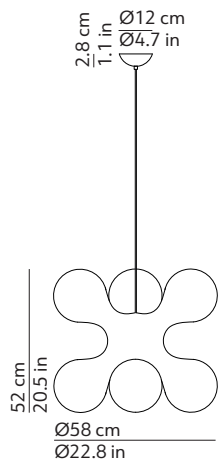

CODES

220-240 V 011892BIEU	white
120 V 011892BIUS	white

TECHNICAL DATA

Light source type	Light bulb - E14 / E12
Lamp power	6 x 40 W
Feeding	220-240 V / 120 V
Dimmable	Yes

PRODUCT INFORMATION

Installation	Suspension
Net weight	5.20 kg / 11.44 lbs

Lamp	
Colour	White
Finish	Shiny
Material	Polyethylene

Canopy	
Colour	White
Finish	Shiny
Material	Metal

Cable	
Length	180 cm / 70.9 in - different lengths on request
Colour	Transparent
Material	PVC

TECHNICAL DRAWINGS

Rev.02 - April 2024

PACKAGING

Box 1	
Dimensions L x W x H	65 x 59 x 52 cm / 25.6 x 23.2 x 20.5 in
Volume	0.199 m ³ / 7.042 ft ³
Gross weight	8 kg / 17.6 lbs