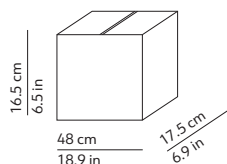

#### AZOU 3

K3454103MB  
K3454103MN  
K3454103MO

Diffusers  
Volume: 0.007 m<sup>3</sup> / 0.250 ft<sup>3</sup>  
Gross weight (marble): 1.72 kg / 3.78 lbs  
Gross weight (onyx): 1.49 kg / 3.28 lbs

Structure  
Volume: 0.008 m<sup>3</sup> / 0.294 ft<sup>3</sup>  
Gross weight: 1.95 kg / 4.29 lbs

#### AZOU 5

K3454105MB  
K3454105MN  
K3454105MO

Diffusers  
Volume: 0.014 m<sup>3</sup> / 0.489 ft<sup>3</sup>  
Gross weight (marble): 2.88 kg / 6.34 lbs  
Gross weight (onyx): 2.44 kg / 5.37 lbs

Structure  
Volume: 0.008 m<sup>3</sup> / 0.294 ft<sup>3</sup>  
Gross weight: 2.41 kg / 5.30 lbs

#### AZOU 7

K3454107MB  
K3454107MN  
K3454107MO

Diffusers  
Volume: 0.014 m<sup>3</sup> / 0.489 ft<sup>3</sup>  
Gross weight (marble): 3.83 kg / 8.43 lbs  
Gross weight (onyx): 3.22 kg / 7.08 lbs

Structure  
Volume: 0.008 m<sup>3</sup> / 0.294 ft<sup>3</sup>  
Gross weight: 2.90 kg / 6.38 lbs