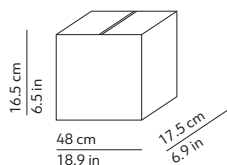

#### AZOU 3

K3454103MB  
K3454103MN  
K3454103MO

Diffusers  
Volume: 0.007 m<sup>3</sup> / 0.250 ft<sup>3</sup>  
Gross weight (marble): 1.72 kg / 3.78 lbs  
Gross weight (onyx): 1.49 kg / 3.28 lbs

Structure  
Volume: 0.008 m<sup>3</sup> / 0.294 ft<sup>3</sup>  
Gross weight: 1.95 kg / 4.29 lbs

#### AZOU 5

K3454105MB  
K3454105MN  
K3454105MO

Diffusers  
Volume: 0.014 m<sup>3</sup> / 0.489 ft<sup>3</sup>  
Gross weight (marble): 2.88 kg / 6.34 lbs  
Gross weight (onyx): 2.44 kg / 5.37 lbs

Structure  
Volume: 0.008 m<sup>3</sup> / 0.294 ft<sup>3</sup>  
Gross weight: 2.41 kg / 5.30 lbs