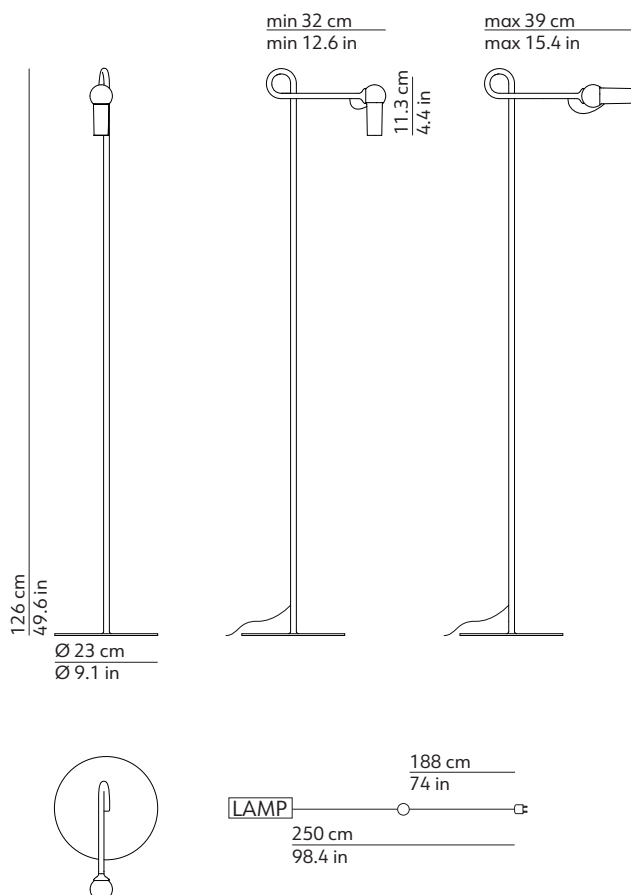

CODES

220-240 V	
514439NEU	black
514439BEU	white
514439REU	brick red

220-240 V (UK & Ireland)	
514439NGB	black
514439BGB	white
514439RGB	brick red

120 V	
514439NUS	black
514439BUS	white
514439RUS	brick red

TECHNICAL DATA

Light source type	Board LED
Lamp power	1 x 6 W
Source luminous flux	660 lm
Color temperature	2700 K
CRI	>90
Feeding	220-240 V / 120 V
Dimmer	Yes

TECHNICAL DRAWINGS

PRODUCT INFORMATION

Installation	Floor
Net weight	2.10 kg / 4.62 lbs

Lamp	
Colour	Black RAL9005 or White RAL9010 or Brick red
Finish	Matte
Material	Varnished metal

Cable	
Colour	Black
Material	PVC

Switch and dimmer	
Colour	Black
Material	Plastic
Position	Over the cable
Dimmer type	Linear

PACKAGING

Box 1	
Dimensions L x W x H	136 x 7 x 26 cm / 53.5 x 2.8 x 10.2 in
Volume	0.025 m ³ / 0.874 ft ³
Gross weight	3.40 kg / 7.48 lbs

MOVEMENT OPTIONS