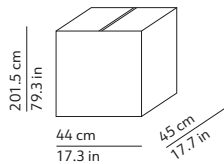

CODES AND DIMENSIONS / CODICI E DIMENSIONI

0171596BIEU / US
0171596AREU / US

PACKAGING / IMBALLO

Volume: 0.399 m³ / 14.089 ft³
Gross weight: 14.32 kg / 31.50 lbs

MATERIALS AND FINISHINGS / MATERIALI E FINITURE