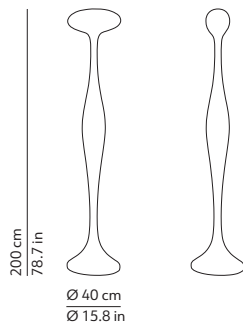

E.T.A.

GUGLIELMO BERCHICCI / 1996

^{EN} Floor lamp. Handmade light diffuser in ecological fibreglass and metallic inner structure.

^{IT} Lampada da terra. Corpo diffusore in vetroresina ecologica lavorato a mano e struttura interna in metallo.

CODES AND DIMENSIONS / CODICI E DIMENSIONI

0171596BIEU / US
0171596AREU / US

PACKAGING / IMBALLO

Volume: 0.399 m³ / 14.089 ft³
Gross weight: 14.32 kg / 31.50 lbs

MATERIALS AND FINISHINGS / MATERIALI E FINITURE