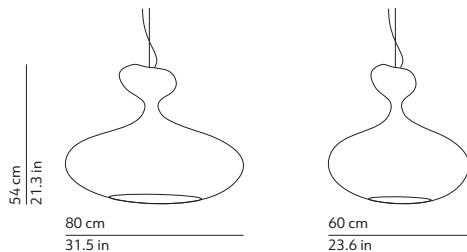

### PACKAGING / IMBALLO

Volume: 0.316 m<sup>3</sup> / 11.149 ft<sup>3</sup>  
Gross weight: 7.90 kg / 17.38 lbs

Suspension lamp  
Lampada a sospensione

Canopy - diam. 4.7in h. 1.8in - colour white - canopy cover convex fixed to the ceiling with not provided screws (2-4)  
Rosone - diam. 12cm h. 4.5cm - colore bianco - coprirosone convesso fissato a soffitto con tasselli (2-4) non forniti