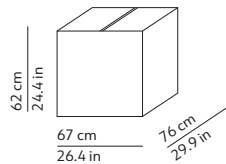

CODES AND DIMENSIONS / CODICI E DIMENSIONI

017106BIEU / US
017106AREU / US

PACKAGING / IMBALLO

Volume: 0.316 m³ / 11.149 ft³
Gross weight: 7.90 kg / 17.38 lbs

MATERIALS AND FINISHINGS / MATERIALI E FINITURE