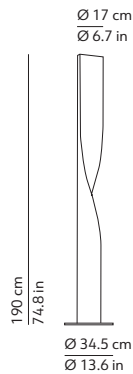

CODES AND DIMENSIONS / CODICI E DIMENSIONI

K155060B
K155060N
K155060T
K155060R

PACKAGING / IMBALLO

Structure
Volume: 0.129 m³ / 4.548 ft³
Gross weight: 12.54 kg / 27.59 lbs

Base
Volume: 0.006 m³ / 0.203 ft³
Gross weight: 6.32 kg / 13.90 lbs