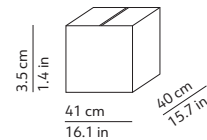

CODES AND DIMENSIONS / CODICI E DIMENSIONI

K155060B
K155060N
K155060T
K155060R

PACKAGING / IMBALLO

Structure
Volume: 0.129 m³ / 4.548 ft³
Gross weight: 12.54 kg / 27.59 lbs

Base
Volume: 0.006 m³ / 0.203 ft³
Gross weight: 6.32 kg / 13.90 lbs