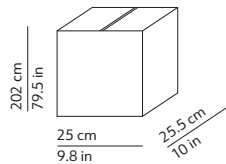

CODES AND DIMENSIONS / CODICI E DIMENSIONI

K155060B
K155060N
K155060T
K155060R

PACKAGING / IMBALLO

Structure
Volume: 0.129 m³ / 4.548 ft³
Gross weight: 12.54 kg / 27.59 lbs

Base
Volume: 0.006 m³ / 0.203 ft³
Gross weight: 6.32 kg / 13.90 lbs