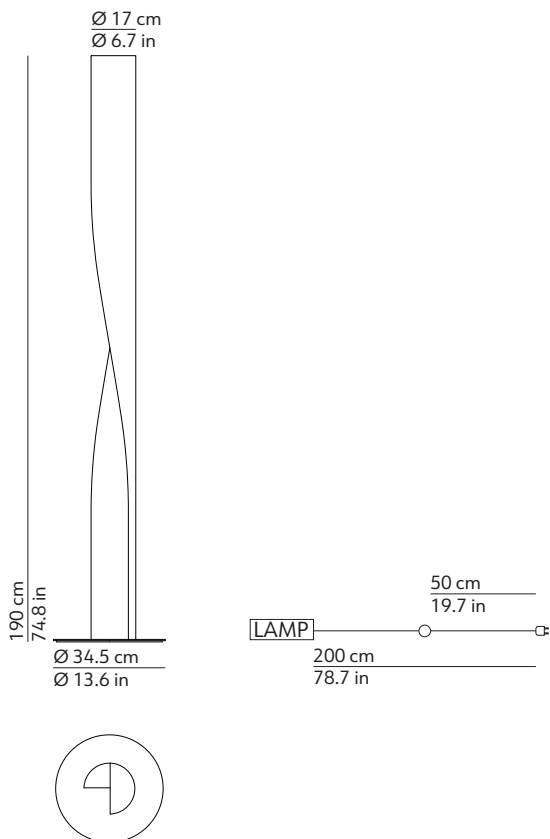

TECHNICAL DRAWINGS

CODES

220-240 V	
K155060B	warm white
K155060N	black
K155060T	dove-grey
K155060R	red

220-240 V (UK & Ireland)

K155060BGB	warm white
K155060NGB	black
K155060TGB	dove-grey
K155060RGB	red

120 V

K155060BUS	warm white
K155060NUS	black
K155060TUS	dove-grey
K155060RUS	red

TECHNICAL DATA

Light source type	T5 fluorescent or compatible LED light source
Lamp power	2 x 54 W
Feeding	220-240 V / 120 V
Dimmer	Yes

PRODUCT INFORMATION

Installation	Floor
Net weight	16 kg / 35.20 lbs
Structure	
Colour	Warm white RAL1013 or Black RAL9005 or Dove-grey RAL7006 or Red RAL3003
Finish	Shiny
Material	Multilayered steel and technopolymers
Base	
Colour	Warm white RAL1013 or Black RAL9005 or Dove-grey RAL7006 or Red RAL3003
Finish	Shiny
Material	Varnished metal
Diffuser	
Colour	White
Finish	Matte
Material	Thermo extensible fabric
Cable	
Colour	Transparent
Material	Pvc
Switch and dimmer	
Colour	Transparent
Material	Plastic
Position	Over the cable
Dimmer type	Linear

PACKAGING

Box 1	Structure
Dimensions L x W x H	26 x 25 x 202 cm / 10.2 x 9.8 x 79.5 in
Volume	0.131 m ³ / 4.637 ft ³
Gross weight	12.50 kg / 27.50 lbs

Box 2	Base
Dimensions L x W x H	40 x 40 x 4 cm / 15.7 x 15.7 x 1.6 in
Volume	0.006 m ³ / 0.226 ft ³
Gross weight	6.40 kg / 14.08 lbs