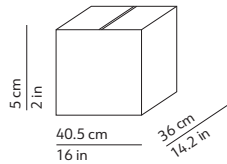

CODES AND DIMENSIONS / CODICI E DIMENSIONI

145050B
145050C

PACKAGING / IMBALLO

Volume: 0.007 m³ / 0.257 ft³
Gross weight: 1.42 kg / 3.12 lbs

MATERIALS AND FINISHINGS / MATERIALI E FINITURE

STRUCTURE / STRUTTURA