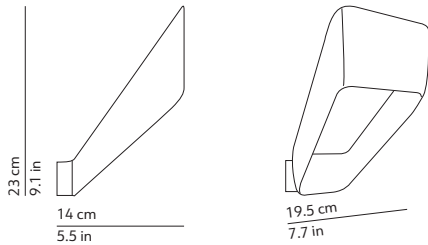

CODES AND DIMENSIONS / CODICI E DIMENSIONI

145050B
145050C

PACKAGING / IMBALLO

Volume: 0.007 m³ / 0.257 ft³
Gross weight: 1.42 kg / 3.12 lbs

MATERIALS AND FINISHINGS / MATERIALI E FINITURE

STRUCTURE / STRUTTURA