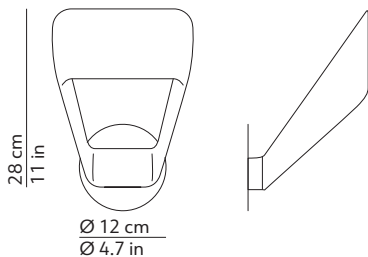

CODES

220-240 V	
145050B	white
145050C	chrome
120 V	
145050BUS	white
145050CUS	chrome

TECHNICAL DATA

Light source type	R7s - L78 mm / 3.1 in
Lamp power	1 x 150 W max
Feeding	220-240 V / 120 V
Dimmable	Yes

PRODUCT INFORMATION

Installation	Wall
Net weight	1.20 kg / 2.64 lbs
Colour	White
Finish	Matte
Material	Die-casted varnished aluminium
Colour	Chrome
Finish	Shiny
Material	Die-casted chromed aluminium

TECHNICAL DRAWINGS

120 V

PACKAGING

Box 1	
Dimensions L x W x H	40.5 x 36 x 5 cm / 15.9 x 14.2 x 2 in
Volume	0.007 m ³ / 0.257 ft ³
Gross weight	1.40 kg / 3.08 lbs