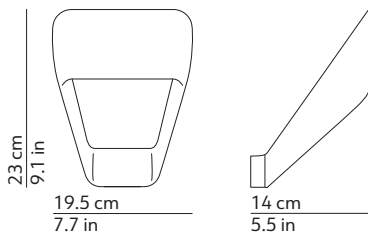

CODES

220-240 V	
145050B	white
145050C	chrome
120 V	
145050BUS	white
145050CUS	chrome

TECHNICAL DATA

Light source type	R7s - L78 mm / 3.1 in
Lamp power	1 x 150 W max
Feeding	220-240 V / 120 V
Dimmable	Yes

PRODUCT INFORMATION

Installation	Wall
Net weight	1.20 kg / 2.64 lbs
Colour	White
Finish	Matte
Material	Die-casted varnished aluminium
Colour	Chrome
Finish	Shiny
Material	Die-casted chromed aluminium

TECHNICAL DRAWINGS

120 V

PACKAGING

Box 1	
Dimensions L x W x H	40.5 x 36 x 5 cm / 15.9 x 14.2 x 2 in
Volume	0.007 m ³ / 0.257 ft ³
Gross weight	1.40 kg / 3.08 lbs