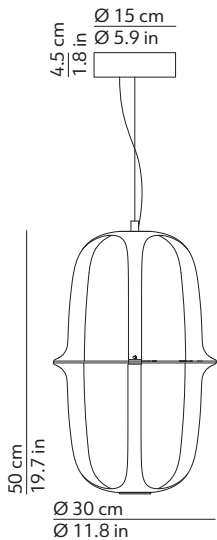

CODES

220-240 V 509433N	Black
120 V 509433NUS	Black

TECHNICAL DATA

Light source type	Board LED
Lamp power	1 x 26 W
Source luminous flux	2179 lm
Colour temperature	2700 K
CRI	>90
Feeding	220-240 V / 120 V
Dimmable	Yes
Dimming type	Phase cut

TECHNICAL DRAWINGS

PRODUCT INFORMATION

Installation	Suspension
Net weight	4.20 kg / 9.24 lbs

Structure and canopy

Colour	Black RAL9005
Finish	Matt
Material	Coated metal

Diffuser

Colour	Transparent
Finish	Shiny
Material	Mouth blown glass

Cable

Length	250 cm / 98.4 in
Colour	Black
Material	Pvc

Type

Type	1 x steel wire
Length	250 cm / 98.4 in
Colour	Grey
Material	Steel

PACKAGING

Box 1

Dimensions L x W x H	34 x 34 x 62 cm / 13.4 x 13.4 x 24 in
Volume	0.072 m ³ / 2.531 ft ³
Gross weight	6 kg / 13.20 lbs