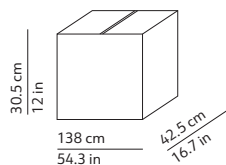

CODES AND DIMENSIONS / CODICI E DIMENSIONI

K2281059N
K2281059O
K2281059R

PACKAGING / IMBALLO

Volume: 0.179 m³ / 6.317 ft³
Gross weight: 7.40 kg / 16.28 lbs

MATERIALS AND FINISHINGS / MATERIALI E FINITURE

DIFFUSER / DIFFUSORE