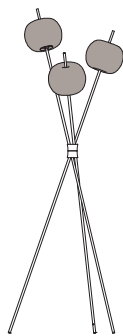

KUSHI floor

ALBERTO SAGGIA & VALERIO SOMMELLA / 2016

^{EN} Floor lamp. Opal diffuser made of two layers of mouth blown glass. Metallic body available in three coating finishes: black, copper and brass.

^{IT} Lampada da terra. Diffusore in vetro opale incamiciato e soffiato. Struttura in metallo verniciato in tre versioni: nero, rame e ottone.

CODES AND DIMENSIONS / CODICI E DIMENSIONI

K2281059N
K2281059O
K2281059R

PACKAGING / IMBALLO

Volume: 0.179 m³ / 6.317 ft³
Gross weight: 7.40 kg / 16.28 lbs

MATERIALS AND FINISHINGS / MATERIALI E FINITURE

DIFFUSER / DIFFUSORE

White / Bianco

Two layers of mouth blown glass
Vetro opale incamiciato e soffiato

STRUCTURE / STRUTTURA

Black / Nero
Matt / Opaco

Brass / Ottone
Shiny / Lucido

Copper / Rame
Shiny / Lucido

Coated metallic structure
Struttura in metallo verniciato