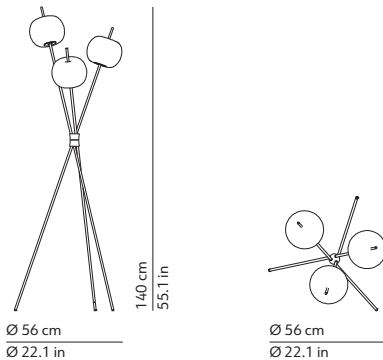

KUSHI floor

ALBERTO SAGGIA & VALERIO SOMMELLA / 2016

^{EN} Floor lamp. Opal diffuser made of two layers of mouth blown glass. Metallic body available in three coating finishes: black, copper and brass.

^{IT} Lampada da terra. Diffusore in vetro opale incamiciato e soffiato. Struttura in metallo verniciato in tre versioni: nero, rame e ottone.

CODES AND DIMENSIONS / CODICI E DIMENSIONI

K2281059N
K2281059O
K2281059R

PACKAGING / IMBALLO

Volume: 0.179 m³ / 6.317 ft³
Gross weight: 7.40 kg / 16.28 lbs

MATERIALS AND FINISHINGS / MATERIALI E FINITURE

DIFFUSER / DIFFUSORE