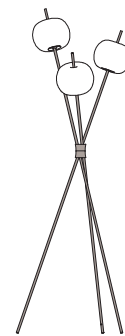

KUSHI floor

ALBERTO SAGGIA & VALERIO SOMMELLA / 2016

^{EN} Floor lamp. Opal diffuser made of two layers of mouth blown glass. Metallic body available in three coating finishes: black, copper and brass.

^{IT} Lampada da terra. Diffusore in vetro opale incamiciato e soffiato. Struttura in metallo verniciato in tre versioni: nero, rame e ottone.

CODES AND DIMENSIONS / CODICI E DIMENSIONI

K2281059N
K2281059O
K2281059R

PACKAGING / IMBALLO

Volume: 0.179 m³ / 6.317 ft³
Gross weight: 7.40 kg / 16.28 lbs

MATERIALS AND FINISHINGS / MATERIALI E FINITURE

DIFFUSER / DIFFUSORE

White / Bianco

Two layers of mouth blown glass
Vetro opale incamiciato e soffiato

STRUCTURE / STRUTTURA

Black / Nero
Matt / Opaco

Brass / Ottone
Shiny / Lucido

Copper / Rame
Shiny / Lucido

Coated metallic structure
Struttura in metallo verniciato