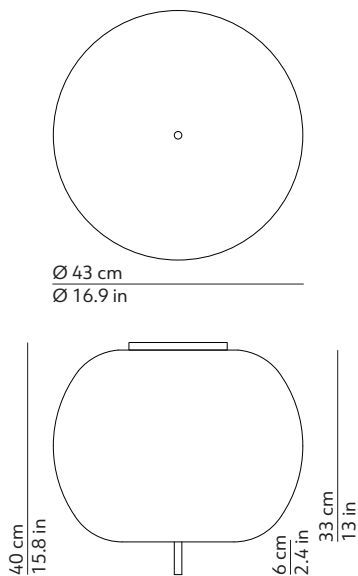

TECHNICAL DRAWINGS

CODES

220-240 V	
K217105N	black
K217105O	brass
K217105R	copper

120 V	
K217105NUS	black
K217105OUS	brass
K217105RUS	copper

TECHNICAL DATA

Light source type	E27 / E26
Lamp power	2 x 70 W max
Feeding	220-240 V / 120 V
Dimmable	Yes

PRODUCT INFORMATION

Installation	Ceiling / Wall
Net weight	4.30 kg / 9.46 lbs

Structure	
Colour	Black RAL9005
Finish	Matte
Material	Powder coated metal

Colour	Brass or copper
Finish	Shiny
Material	Plated metal

Diffuser	
Colour	White
Finish	Matte
Material	Two layers of mouth blown glass

PACKAGING

Box 1	Structure
Dimensions L x W x H	22 x 22 x 34 cm / 8.7 x 8.7 x 13.4 in
Volume	0.016 m ³ / 0.581 ft ³
Gross weight	1 kg / 2.2 lbs

Box 2	Diffuser
Dimensions L x W x H	51 x 51 x 42 cm / 20.1 x 20.1 x 16.5 in
Volume	0.109 m ³ / 3.858 ft ³
Gross weight	4.8 kg / 10.56 lbs