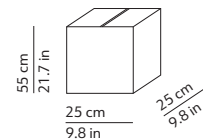

This lamp must be disposed in conformity with the EU directive 2002/96/EC
Apparecchio di illuminazione da smaltire secondo la direttiva EU 2002/96/EC

CODES AND DIMENSIONS / CODICI E DIMENSIONI

K223105N
K223105O
K223105R

PACKAGING / IMBALLO

Diffuser
Volume: 0.055 m³ / 1.949 ft³
Gross weight: 3.34 kg / 7.35 lbs

Structure
Volume: 0.016 m³ / 0.552 ft³
Gross weight: 3.93 kg / 8.65 lbs

MATERIALS AND FINISHINGS / MATERIALI E FINITURE