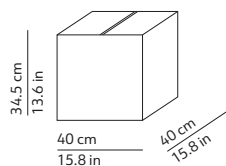

PACKAGING / IMBALLO

Diffuser
Volume: 0.055 m³ / 1.949 ft³
Gross weight: 3.34 kg / 7.35 lbs

Structure
Volume: 0.016 m³ / 0.552 ft³
Gross weight: 3.93 kg / 8.65 lbs

MATERIALS AND FINISHINGS / MATERIALI E FINITURE