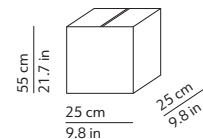

### CODES AND DIMENSIONS / CODICI E DIMENSIONI

K223105N  
K223105O  
K223105R

### PACKAGING / IMBALLO

Diffuser  
Volume: 0.055 m<sup>3</sup> / 1.949 ft<sup>3</sup>  
Gross weight: 3.34 kg / 7.35 lbs

Structure  
Volume: 0.016 m<sup>3</sup> / 0.552 ft<sup>3</sup>  
Gross weight: 3.93 kg / 8.65 lbs