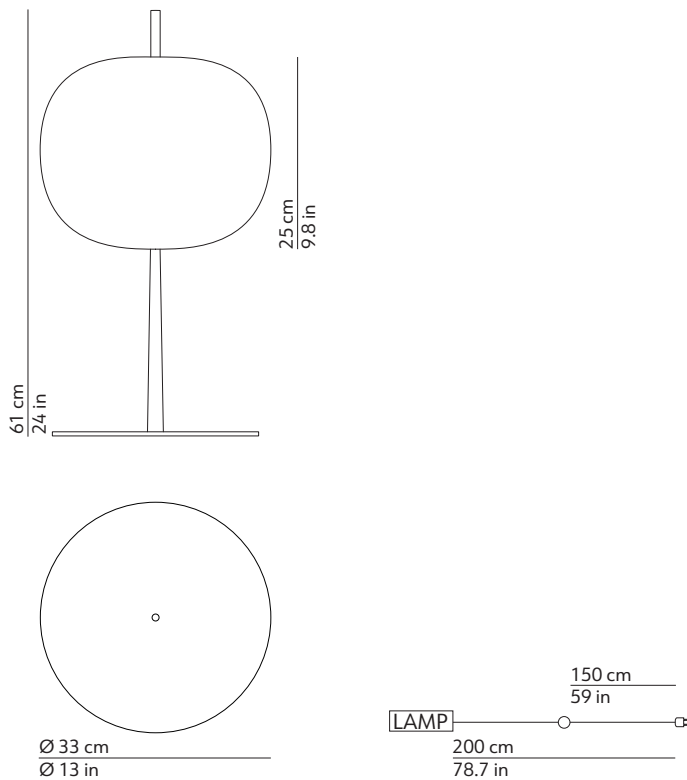

CODES

220-240 V
 K223105N black
 K223105O brass
 K223105R copper

220-240 V (UK & Ireland)
 K223105NGB black
 K223105OGB brass
 K223105RGB copper

120 V
 K223105NUS black
 K223105OUS brass
 K223105RUS copper

TECHNICAL DATA

Light source type E27 / E26 (120 V)
 Lamp power 1 x 30 W max (220-240 V)
 1 x 7 W max (120 V)
 Feeding 220-240 V / 120 V
 Dimmer Yes

TECHNICAL DRAWINGS

PRODUCT INFORMATION

Installation Table
 Net weight 6.20 kg / 13.64 lbs

Cable
 Colour Transparent
 Material PVC

Switch and dimmer
 Colour Transparent
 Material Plastic
 Position Over the cable
 Dimmer type Linear

PACKAGING

Box 1	Structure
Dimensions L x W x H	25 x 25 x 56 cm / 9.8 x 9.8 x 22 in
Volume	0.035 m ³ / 1.236 ft ³
Gross weight	3.95 kg / 8.69 lbs
Box 2	Diffuser
Dimensions L x W x H	40 x 40 x 33 cm / 15.7 x 15.7 x 13 in
Volume	0.053 m ³ / 1.865 ft ³
Gross weight	3.50 kg / 7.70 lbs