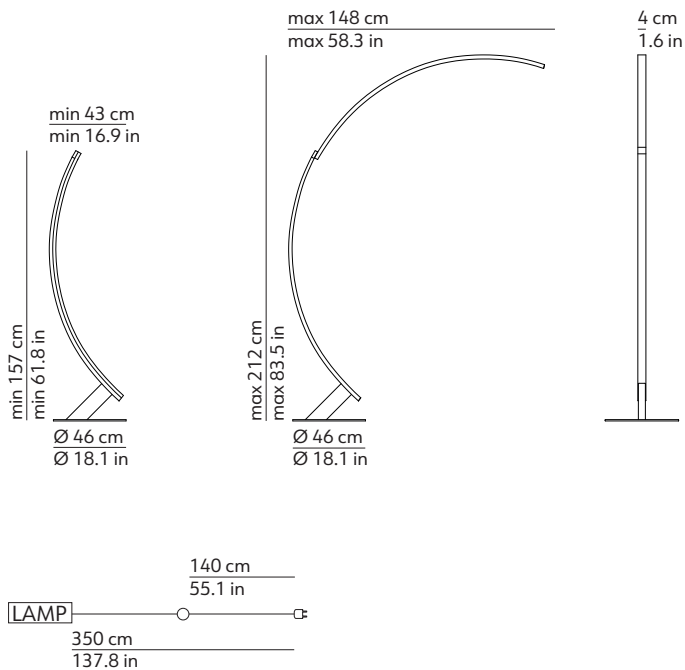

## TECHNICAL DATA

Light source type	Strip LED
Lamp power	1 x 36 W
Source luminous flux	4515 lm
Color temperature	2700 K
CRI	>90
Feeding	100-240 V
Dimmer	Yes

## TECHNICAL DRAWINGS

### Switch and dimmer

Colour	Transparent
Material	Plastic
Position	Over the cable
Dimmer type	Linear

**PACKAGING**

---

<b>Box 1</b>	Structure
Dimensions L x W x H	46 x 10 x 164 cm / 18.1 x 3.9 x 64.6 in
Volume	0.075 m <sup>3</sup> / 2.664 ft <sup>3</sup>
Gross weight	6.9 kg / 15.2 lbs

<b>Box 2</b>	Base
Dimensions L x W x H	50 x 50 x 6 cm / 19.7 x 19.7 x 2.4 in
Volume	0.015 m <sup>3</sup> / 0.530 ft <sup>3</sup>
Gross weight	16.5 kg / 36.3 lbs