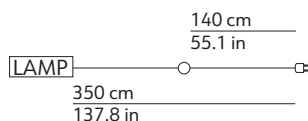

TECHNICAL DATA

Light source type	Strip LED
Lamp power	1 x 36 W
Source luminous flux	4200 lm
Color temperature	2700 K
CRI	>90
Feeding	100-240 V
Dimmer	Yes

TECHNICAL DRAWINGS

PRODUCT INFORMATION

Installation	Floor
Net weight	19 kg / 41.8 lbs

Colour	Transparent
Material	Plastic
Position	Over the cable
Dimmer type	Linear

PACKAGING

Box 1 Structure
Dimensions L x W x H 46 x 10 x 164 cm / 18.1 x 3.9 x 64.6 in
Volume 0.075 m³ / 2.664 ft³
Gross weight 6.9 kg / 15.2 lbs

Box 2 Base
Dimensions L x W x H 50 x 50 x 6 cm / 19.7 x 19.7 x 2.4 in
Volume 0.015 m³ / 0.530 ft³
Gross weight 16.5 kg / 36.3 lbs