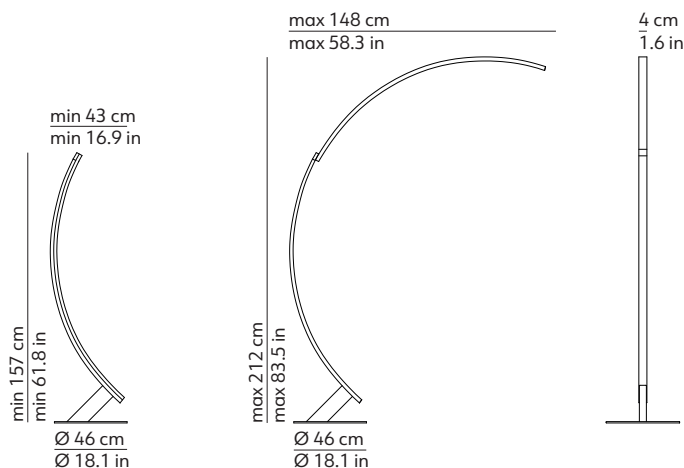

TECHNICAL DATA

Light source type	Strip LED
Lamp power	1 x 36 W
Source luminous flux	4200 lm
Color temperature	2700 K
CRI	>90
Feeding	100-240 V
Dimmer	Yes

TECHNICAL DRAWINGS

PRODUCT INFORMATION

Installation	Floor
Net weight	19 kg / 41.8 lbs

Colour	Transparent
Material	Plastic
Position	Over the cable
Dimmer type	Linear

PACKAGING

Box 1 Structure
Dimensions L x W x H 46 x 10 x 164 cm / 18.1 x 3.9 x 64.6 in
Volume 0.075 m³ / 2.664 ft³
Gross weight 6.9 kg / 15.2 lbs

Box 2 Base
Dimensions L x W x H 50 x 50 x 6 cm / 19.7 x 19.7 x 2.4 in
Volume 0.015 m³ / 0.530 ft³
Gross weight 16.5 kg / 36.3 lbs